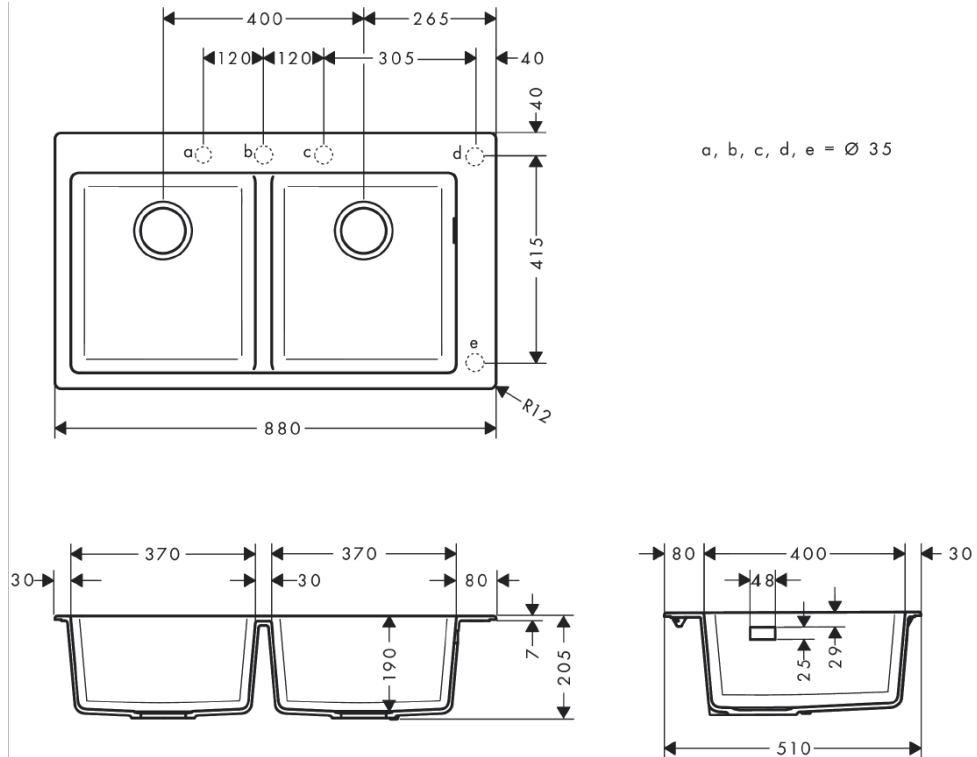

Brand : HANSGROHE, Germany
 Name : SilicaTec Built-in sink
 Item Code : 43316.170
 Designer : Hansgrohe
 Color / Finish : Graphite Black
 Dimensions : Overall size 880 x 415 x 205mm
 Bowl size 370 x 400 x 190mm

- Product info:
- 2 bowl with side overflow
 - Pre-drilled tap hole
 - Self-rimming or flush-mount installation
 - Mounting clips included (range 28-40mm)
- Add-ons :
- 43928.000 Manual drain

Flushing of pipe must be done before fittings are installed. Failure to do so voids the warranty.