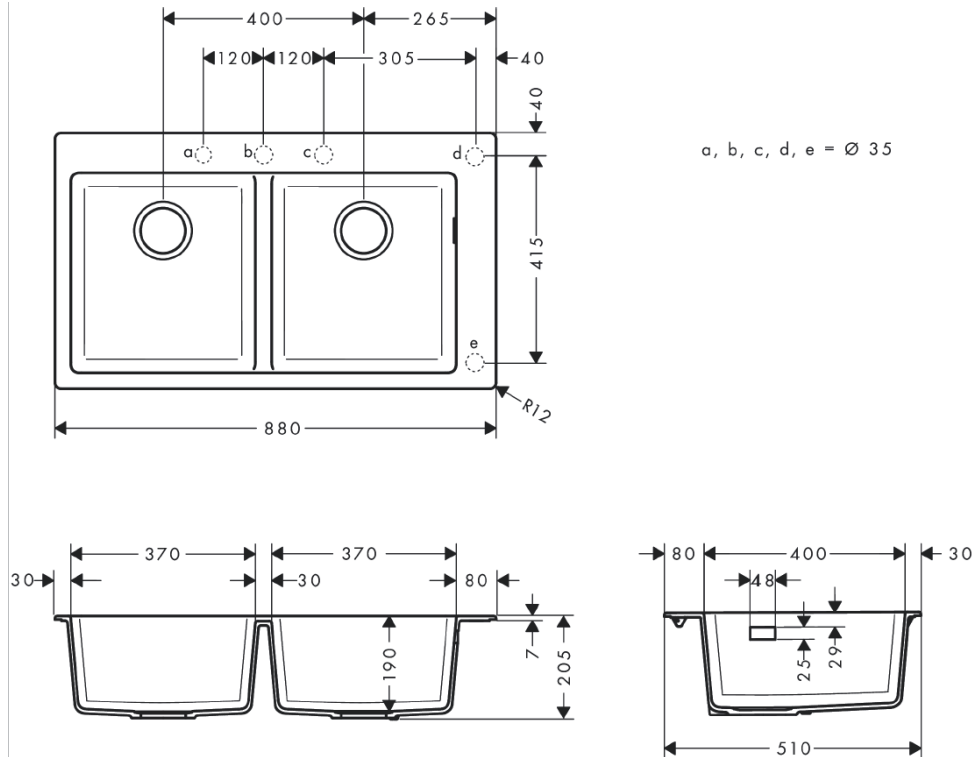

Brand : HANSGROHE, Germany  
 Name : SilicaTec, Built-in sink  
 Item Code : 43316.380  
 Designer : Hansgrohe  
 Color / Finish : Concrete Grey  
 Dimensions : Overall size 880 x 415 x 205mm  
 Bowl size 370 x 400 x 190mm

Product info:

- 2 bowl with side overflow
  - Pre-drilled tap hole
  - Self-rimming or flush-mount installation
  - Mounting clips included (range 28-40mm)
- Add-ons :
- 43928.000 Manual drain

Flushing of pipe must be done before fittings are installed. Failure to do so voids the warranty.