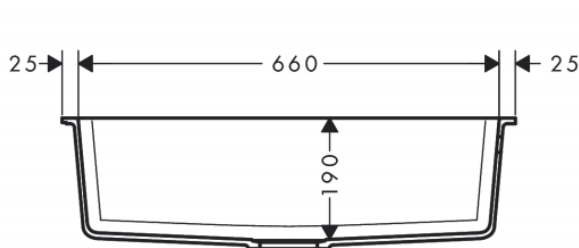

Brand : HANSGROHE, Germany  
 Name : SilicaTec, Undermount sink  
 Item Code : 43432.170  
 Designer : Hansgrohe  
 Color / Finish : Graphite Black  
 Dimensions : Overall size 710 x 450 x 205mm  
 Bowl size 660 x 400 x 190mm

Product info:

- 1 bowl with side overflow
  - Undermount installation
  - Mounting clips included (range 28-40mm)
- Add-ons :
- 43927.000 Manual drain

Flushing of pipe must be done before fittings are installed. Failure to do so voids the warranty.