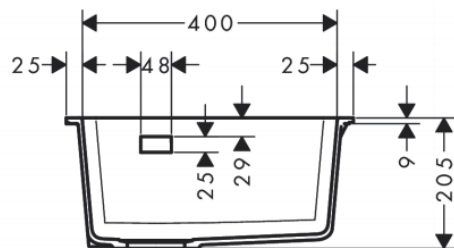

Brand : HANSGROHE, Germany  
 Name : SilicaTec, Undermount sink  
 Item Code : 43432.170  
 Designer : Hansgrohe  
 Color / Finish : Graphite Black  
 Dimensions : Overall size 710 x 450 x 205mm  
 Bowl size 660 x 400 x 190mm

Product info:

- 1 bowl with side overflow
  - Undermount installation
  - Mounting clips included (range 28-40mm)
- Add-ons :
- 43927.000 Manual drain

Flushing of pipe must be done before fittings are installed. Failure to do so voids the warranty.