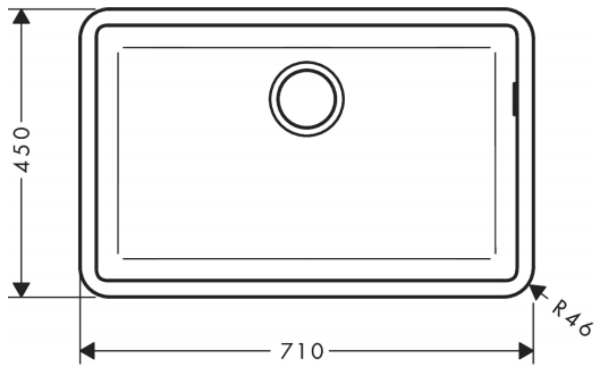

Brand : HANSGROHE, Germany  
 Name : SilicaTec, Undermount sink  
 Item Code : 43432.170  
 Designer : Hansgrohe  
 Color / Finish : Graphite Black  
 Dimensions : Overall size 710 x 450 x 205mm  
 Bowl size 660 x 400 x 190mm

Product info:

- 1 bowl with side overflow
  - Undermount installation
  - Mounting clips included (range 28-40mm)
- Add-ons :
- 43927.000 Manual drain

Flushing of pipe must be done before fittings are installed. Failure to do so voids the warranty.