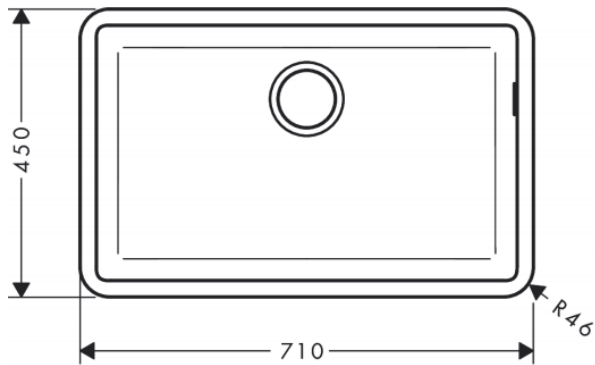

Brand : HANSGROHE, Germany
 Name : SilicaTec, Undermount sink
 Item Code : 43432.380
 Designer : Hansgrohe
 Color / Finish : Concrete Grey
 Dimensions : Overall size 710 x 450 x 205mm
 Bowl size 660 x 400 x 190mm

Product info:

- 1 bowl with side overflow
 - Undermount installation
 - Mounting clips included (range 28-40mm)
- Add-ons :
- 43927.000 Manual drain

Flushing of pipe must be done before fittings are installed. Failure to do so voids the warranty.