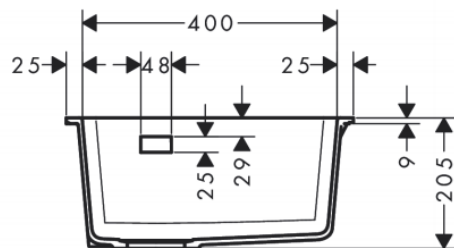

Brand : HANSGROHE, Germany
 Name : SilicaTec, Undermount sink
 Item Code : 43432.380
 Designer : Hansgrohe
 Color / Finish : Concrete Grey
 Dimensions : Overall size 710 x 450 x 205mm
 Bowl size 660 x 400 x 190mm

Product info:

- 1 bowl with side overflow
 - Undermount installation
 - Mounting clips included (range 28-40mm)
- Add-ons :
- 43927.000 Manual drain

Flushing of pipe must be done before fittings are installed. Failure to do so voids the warranty.