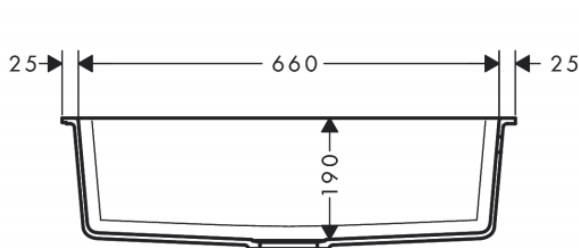

Brand : HANSGROHE, Germany
 Name : SilicaTec, Undermount sink
 Item Code : 43432.380
 Designer : Hansgrohe
 Color / Finish : Concrete Grey
 Dimensions : Overall size 710 x 450 x 205mm
 Bowl size 660 x 400 x 190mm

Product info:

- 1 bowl with side overflow
 - Undermount installation
 - Mounting clips included (range 28-40mm)
- Add-ons :
- 43927.000 Manual drain

Flushing of pipe must be done before fittings are installed. Failure to do so voids the warranty.