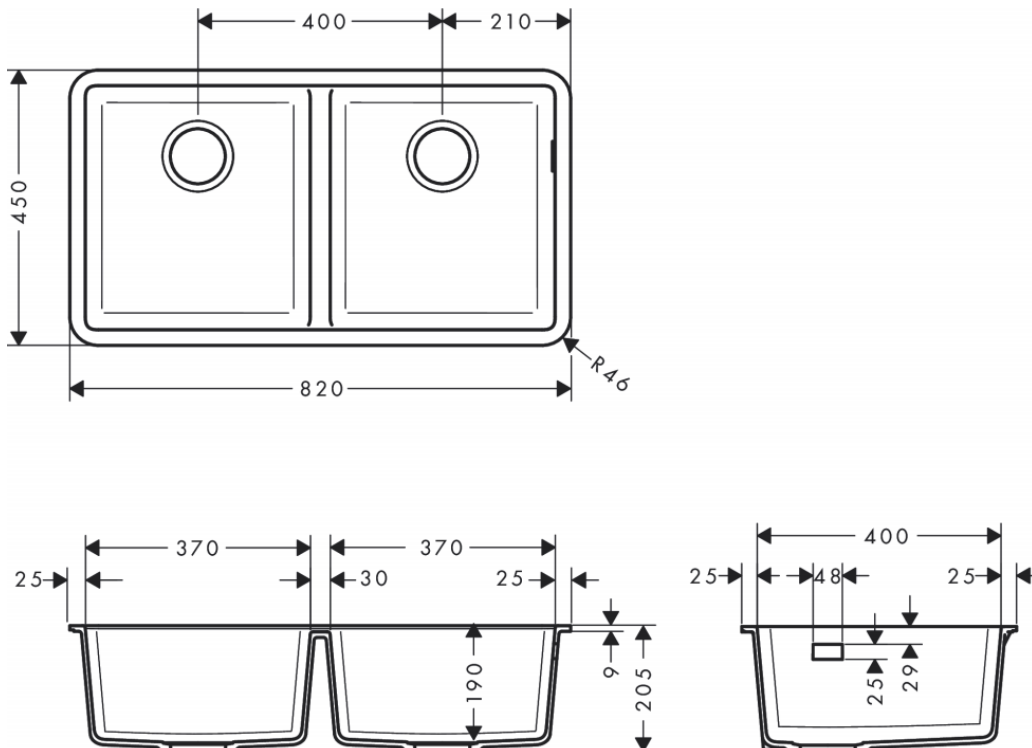

Brand : HANSGROHE, Germany
 Name : SilicaTec, Undermount sink
 Item Code : 43434.170
 Designer : Hansgrohe
 Color / Finish : Graphite Black
 Dimensions : Overall size 820 x 450 x 205mm
 Bowl size 370 x 400 x 190mm

Product info:
 • 2 bowl with side overflow
 • Undermount installation
 • Mounting clips included (range 28-40mm)
 Add-ons :
 • 43928.000 Manual drain

Flushing of pipe must be done before fittings are installed. Failure to do so voids the warranty.
 Follow cleaning instructions and avoid using any harmful chemicals.
 All information is for reference only. Installation shall always be based on the specs provided with actual delivered items.
 For more info, visit www.kuysen.com