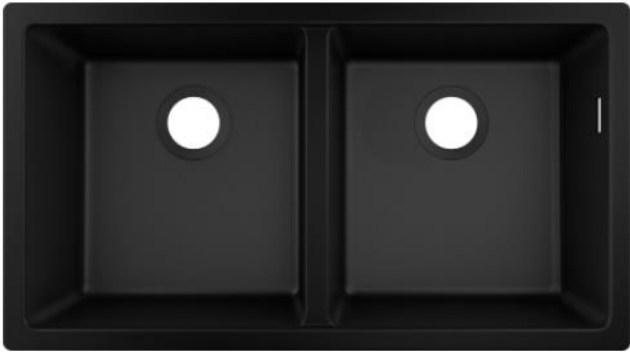

Brand : HANSGROHE, Germany
 Name : SilicaTec, Undermount sink
 Item Code : 43434.170
 Designer : Hansgrohe
 Color / Finish : Graphite Black
 Dimensions : Overall size 820 x 450 x 205mm
 Bowl size 370 x 400 x 190mm

Product info:
 • 2 bowl with side overflow
 • Undermount installation
 • Mounting clips included (range 28-40mm)
 Add-ons :
 • 43928.000 Manual drain

Flushing of pipe must be done before fittings are installed. Failure to do so voids the warranty.
 Follow cleaning instructions and avoid using any harmful chemicals.
 All information is for reference only. Installation shall always be based on the specs provided with actual delivered items.
 For more info, visit www.kuysen.com