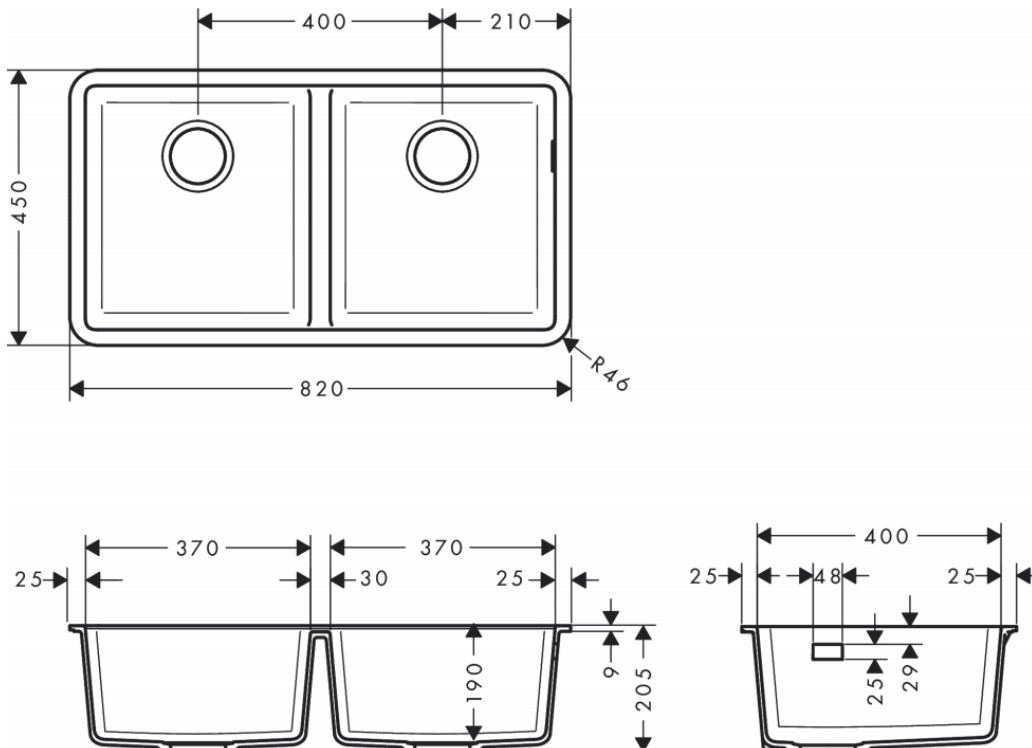

Brand : HANSGROHE, Germany
 Name : SilicaTec, Undermount sink
 Item Code : 43434.290
 Designer : Hansgrohe
 Color / Finish : Stone Grey
 Dimensions : Overall size 820 x 450 x 205mm
 Bowl size 370 x 400 x 190mm

Product info:

- 2 bowl with side overflow
 - Undermount installation
 - Mounting clips included (range 28-40mm)
- Add-ons :
- 43928.000 Manual drain

Flushing of pipe must be done before fittings are installed. Failure to do so voids the warranty.