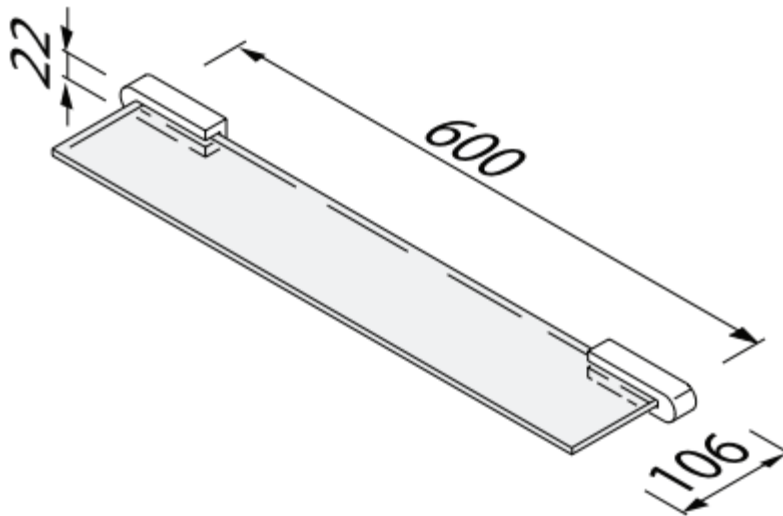

Brand : GEESA, Netherlands
Name : WYNK Glass Shelf
Item Code : 4501-02
Designer : Geesa
Color / Finish : Chrome
Dimensions : Overall (LxWxH in cm)
60 x 10.6 x 22cm

Product info:

- Material: Metal

Flushing of pipe must be done before fittings are installed. Failure to do so voids the warranty.