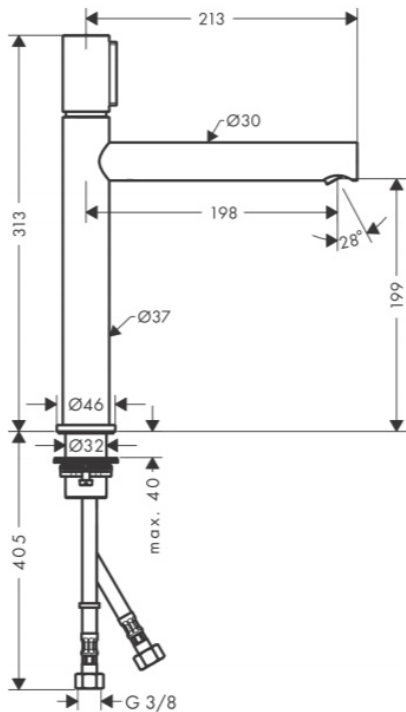

Brand : Axor, Germany
 Name : Uno Basin Mixer 200 for Wash Bowls
 Item Code : 45013.000
 Designer : Phoenix Design
 Color / Finish : Chrome
 Dimensions :

Product info:

- consists of: Basin mixer, non-closing waste set
- ComfortZone 200
- projection 198 mm
- spray type: laminar spray
- flow rate at 3 bar: 5 l/min
- Select cartridge with temperature control
- temperature limitation adjustable
- suitable for continuous flow water heaters

Add-ons :

- 2 x angle valve 1/2 x 3/8 w/ conical nut
- 1 x p-trap

Technology

Design awards

Flowchart

Flushing of pipe must be done before fittings are installed. Failure to do so voids the warranty.

Follow cleaning instructions and avoid using any harmful chemicals.