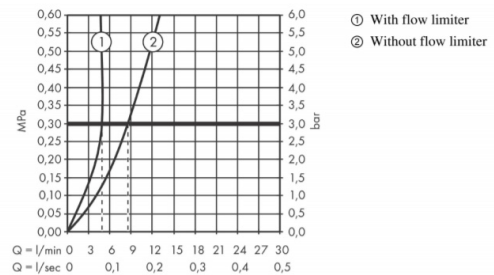

Add-ons :

- 2 x angle valve 1/2 x 3/8 w/ conical nut
- 1 x p-trap

Technology

Design awards

Flowchart

Flushing of pipe must be done before fittings are installed. Failure to do so voids the warranty.

Follow cleaning instructions and avoid using any harmful chemicals.