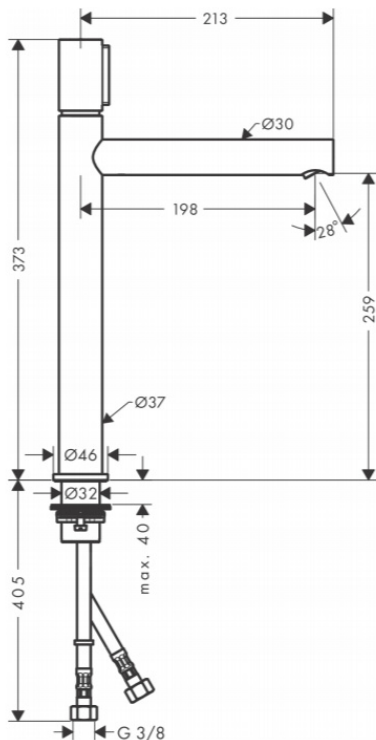

Brand : Axor, Germany
 Name : Uno Basin Mixer 260 for Wash Bowls
 Item Code : 45014.000
 Designer : Phoenix Design
 Color / Finish : Chrome
 Dimensions :

Product info:

- consists of: Basin mixer, non-closing waste set
- ComfortZone 260
- projection 198 mm
- spray type: laminar spray
- flow rate at 3 bar: 5 l/min
- Select cartridge with temperature control
- temperature limitation adjustable
- suitable for continuous flow water heaters

Add-ons :

- 2 x angle valve 1/2 x 3/8 w/ conical nut
- 1 x p-trap

Technology

Design awards

Flowchart

Flushing of pipe must be done before fittings are installed. Failure to do so voids the warranty.

Follow cleaning instructions and avoid using any harmful chemicals.