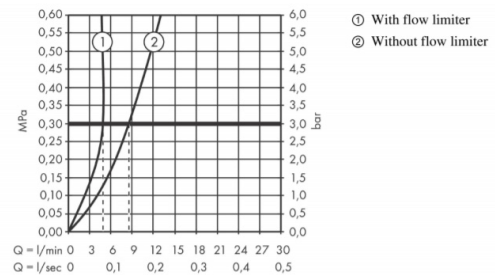

Brand : Axor, Germany
 Name : Uno Basin Mixer 260 for Wash Bowls
 Item Code : 45014.000
 Designer : Phoenix Design
 Color / Finish : Chrome
 Dimensions :

Product info:

- consists of: Basin mixer, non-closing waste set
- ComfortZone 260
- projection 198 mm
- spray type: laminar spray
- flow rate at 3 bar: 5 l/min
- Select cartridge with temperature control
- temperature limitation adjustable
- suitable for continuous flow water heaters

Add-ons :

- 2 x angle valve 1/2 x 3/8 w/ conical nut
- 1 x p-trap

Technology

Design awards

Flowchart

Flushing of pipe must be done before fittings are installed. Failure to do so voids the warranty.

Follow cleaning instructions and avoid using any harmful chemicals.