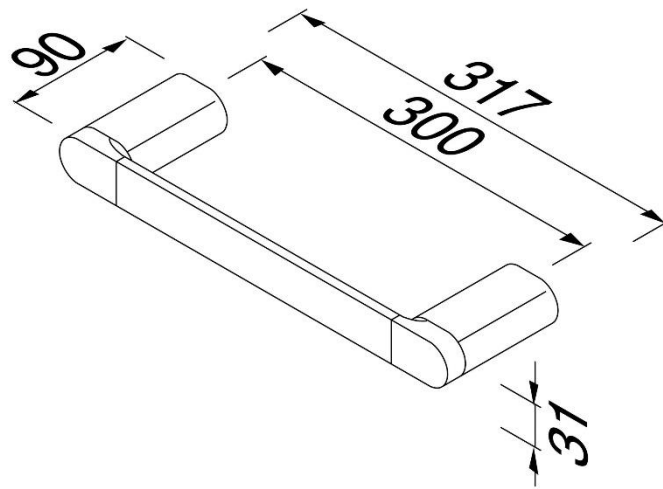

Brand : GEESA, Netherlands  
Name : WYNK Grab Rail  
Item Code : 4506-02  
Designer : Geesa  
Color / Finish : Chrome  
Dimensions : Overall (LxWxH in cm)  
31.7 x 9 x 3.1cm

Product info:

- Material: Metal