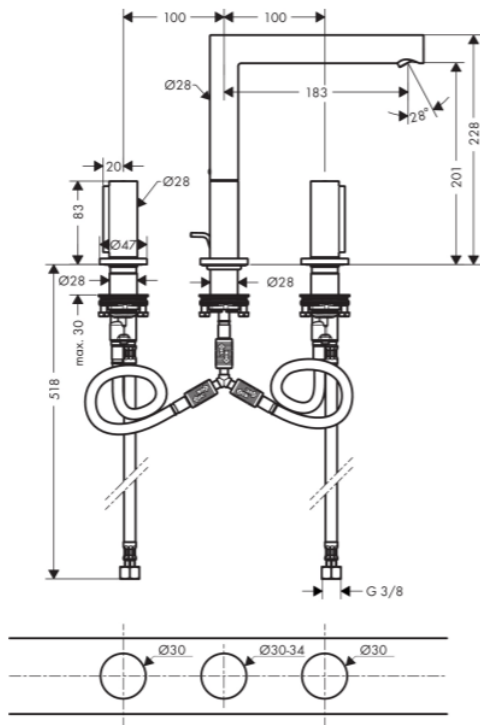

Brand : Axor, Germany
 Name : Uno 3-hole Basin Mixer 200 with Zero Handles
 Item Code : 45133.000
 Designer : Phoenix Design
 Color / Finish : Chrome
 Dimensions :

Product info:

- consists of: 3-hole basin mixer, pop-up waste set
- ComfortZone 200
- projection 183 mm
- swivel range 110°
- spray type: laminar spray
- flow rate at 3 bar: 5 l/min
- ceramic valves hot/ cold 90°
- suitable for continuous flow water heaters

Add-ons :

- 2 x angle valve 1/2 x 3/8 w/ conical nut
- 1 x p-trap

Technology

Flowchart

- ① With flow limiter
- ② Without flow limiter

Flushing of pipe must be done before fittings are installed. Failure to do so voids the warranty.