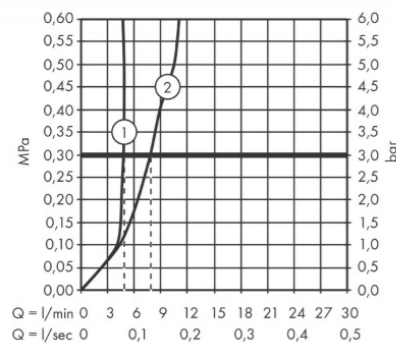

Add-ons :

- 2 x angle valve 1/2 x 3/8 w/ conical nut
- 1 x p-trap

Technology

Flowchart

- ① With flow limiter
- ② Without flow limiter

Flushing of pipe must be done before fittings are installed. Failure to do so voids the warranty.