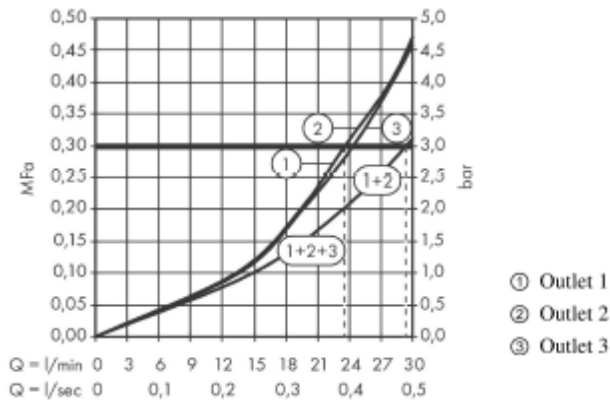

SPECIFICATION SHEET - fittings

BRAND:	AXOR®	Product Photo:
ORIGIN:	Germany	
SERIES:	One	
PRODUCT DESCRIPTION:	Thermostat module + Shut off for 3 outlets • Eco Function: flow rate regulation via lever handle • flow rate per outlet: 24 l/min	
MODEL No.	45713.000	
FINISH/COLOUR:	Chrome-plated	
DIMENSIONS:	270mm x 120mm	
OPTIONAL MATCHING PARTS:	45710.180 basic set	

Technical Informations:

REMINDER:	Pipe flushing must be done before faucets are installed. Failure to do so voids the warranty. Do not use cleaners containing abrasive cleansers, ammonia, bleach, acids, waxes, alcohol, solvents or other products not recommended for chrome. All information is for reference only, installation shall always be based on the actual product delivered.