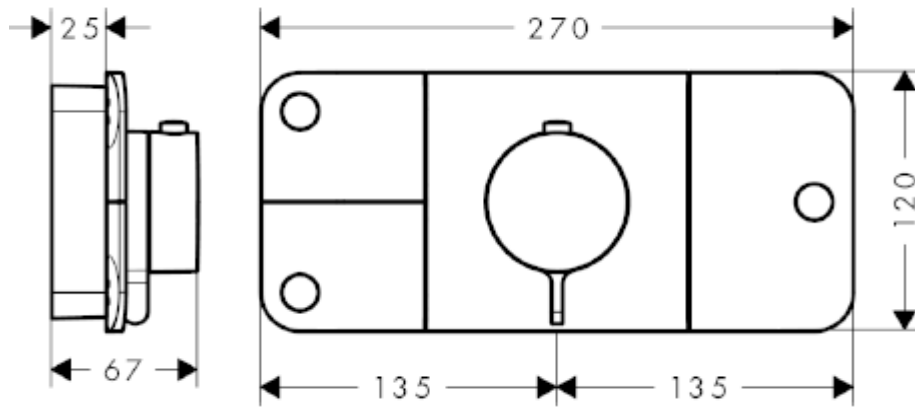

SPECIFICATION SHEET - fittings

BRAND:	AXOR®	Product Photo:
ORIGIN:	Germany	
SERIES:	One	
PRODUCT DESCRIPTION:	Thermostat module + Shut off for 3 outlets • Eco Function: flow rate regulation via lever handle • flow rate per outlet: 24 l/min	
MODEL No.	45713.000	
FINISH/COLOUR:	Chrome-plated	
DIMENSIONS:	270mm x 120mm	
OPTIONAL MATCHING PARTS:	45710.180 basic set	

Technical Informations:

REMINDER:	Pipe flushing must be done before faucets are installed. Failure to do so voids the warranty. Do not use cleaners containing abrasive cleansers, ammonia, bleach, acids, waxes, alcohol, solvents or other products not recommended for chrome. All information is for reference only, installation shall always be based on the actual product delivered.