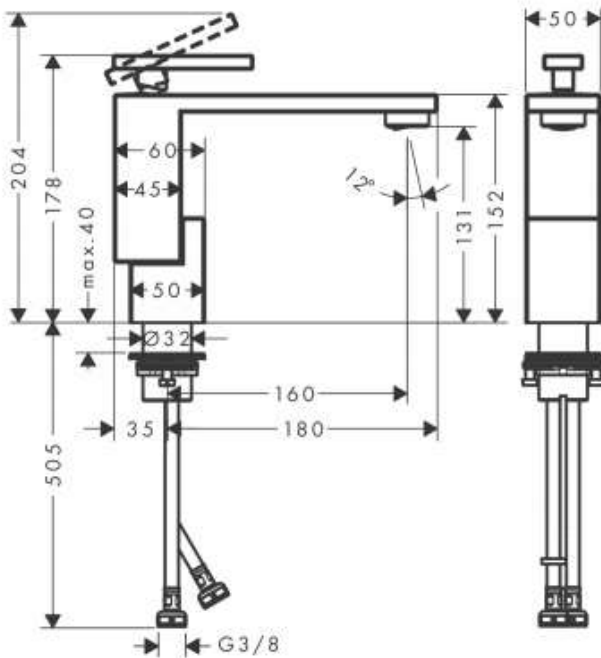

Brand : Axor, Germany
 Name : Edge Single Lever Basin Mixer 130
 Diamond Cut
 Item Code : 46011.990
 Designer : Jean-Marie Massaud
 Color / Finish : Polished Gold Optic
 Dimensions :

Product info:

- consists of: single lever basin mixer, push-open waste set (metal)
- Comfort Zone 130
- projection 160 mm
- normal spray
- flow rate at 3 bar: 5 l/min
- ceramic cartridge
- temperature limitation adjustable
- suitable for continuous flow water heaters

Add-ons :

- 2 x angle valve 1/2 x 3/8 w/ conical nut
- 1 x p-trap

Technology

Design awards

Flowchart

Flushing of pipe must be done before fittings are installed. Failure to do so voids the warranty.

Follow cleaning instructions and avoid using any harmful chemicals.