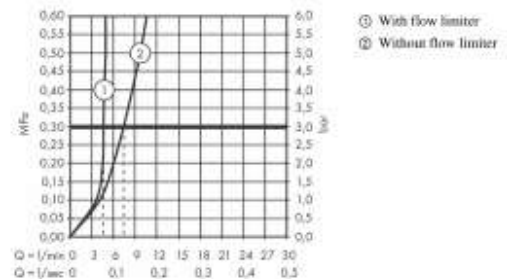

Brand : Axor, Germany
 Name : Edge Single Lever Basin Mixer 130
 Diamond Cut
 Item Code : 46011.990
 Designer : Jean-Marie Massaud
 Color / Finish : Polished Gold Optic
 Dimensions :

Product info:

- consists of: single lever basin mixer, push-open waste set (metal)
- Comfort Zone 130
- projection 160 mm
- normal spray
- flow rate at 3 bar: 5 l/min
- ceramic cartridge
- temperature limitation adjustable
- suitable for continuous flow water heaters

Add-ons :

- 2 x angle valve 1/2 x 3/8 w/ conical nut
- 1 x p-trap

Technology

Design awards

Flowchart

Flushing of pipe must be done before fittings are installed. Failure to do so voids the warranty.

Follow cleaning instructions and avoid using any harmful chemicals.