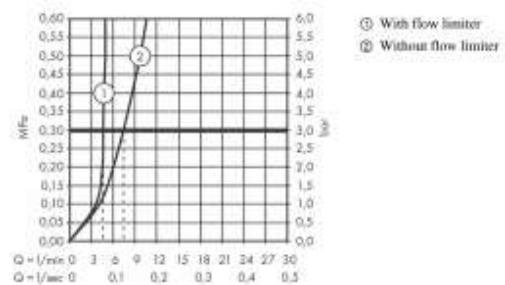

Brand : Axor, Germany
 Name : Edge Single Lever Basin Mixer 190 Diamond Cut
 Item Code : 46021.990
 Designer : Jean-Marie Massaud
 Color / Finish : Polished Gold Optic
 Dimensions :

Product info:

- consists of: single lever basin mixer, push-open waste set (metal)
- Comfort Zone 190
- projection 175 mm
- normal spray
- flow rate at 3 bar: 5 l/min
- ceramic cartridge
- temperature limitation adjustable
- suitable for continuous flow water heaters

Add-ons :

- 2 x angle valve 1/2 x 3/8 w/ conical nut
- 1 x p-trap

Technology

Design awards

Flowchart

Flushing of pipe must be done before fittings are installed. Failure to do so voids the warranty.

Follow cleaning instructions and avoid using any harmful chemicals.