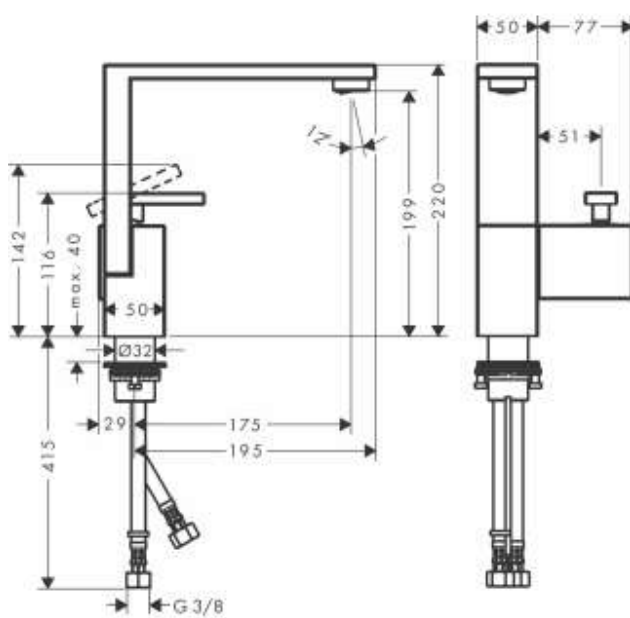

Brand : Axor, Germany
 Name : Edge Single Lever Basin Mixer 190 Diamond Cut
 Item Code : 46021.990
 Designer : Jean-Marie Massaud
 Color / Finish : Polished Gold Optic
 Dimensions :

Product info:

- consists of: single lever basin mixer, push-open waste set (metal)
- Comfort Zone 190
- projection 175 mm
- normal spray
- flow rate at 3 bar: 5 l/min
- ceramic cartridge
- temperature limitation adjustable
- suitable for continuous flow water heaters

Add-ons :

- 2 x angle valve 1/2 x 3/8 w/ conical nut
- 1 x p-trap

Technology

Design awards

Flowchart

Flushing of pipe must be done before fittings are installed. Failure to do so voids the warranty.

Follow cleaning instructions and avoid using any harmful chemicals.