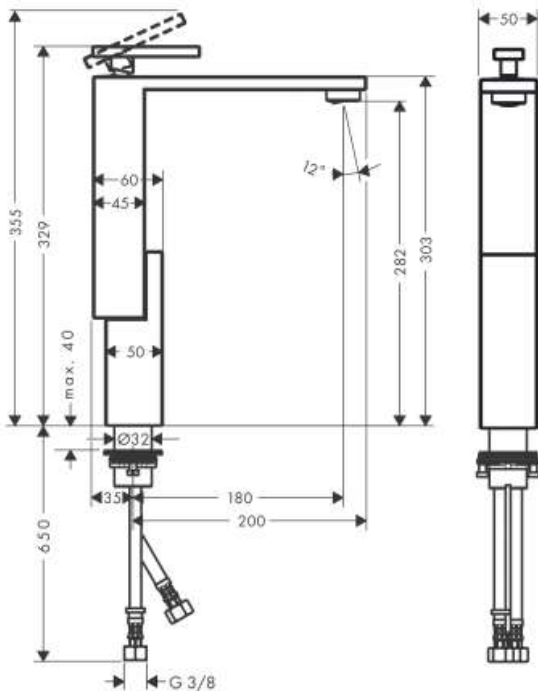

Brand : Axor, Germany
 Name : Edge Single Lever Basin Mixer 280
 Diamond Cut
 Item Code : 46031.990
 Designer : Jean-Marie Massaud
 Color / Finish : Polished Gold Optic
 Dimensions :

Product info:

- consists of: single lever basin mixer, push-open waste set (metal)
- Comfort Zone 280
- projection 180 mm
- normal spray
- flow rate at 3 bar: 5 l/min
- ceramic cartridge
- temperature limitation adjustable
- suitable for continuous flow water heaters

Add-ons :

- 2 x angle valve 1/2 x 3/8 w/ conical nut
- 1 x p-trap

Technology

Design awards

Flowchart

Flushing of pipe must be done before fittings are installed. Failure to do so voids the warranty.

Follow cleaning instructions and avoid using any harmful chemicals.