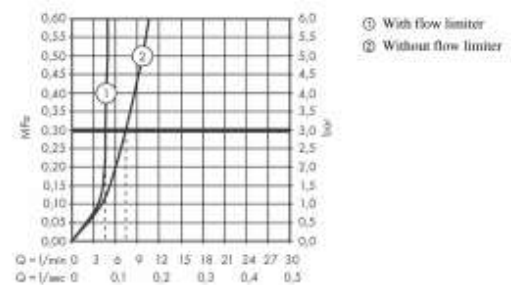

Brand : Axor, Germany
 Name : Edge Single Lever Basin Mixer 280
 Diamond Cut
 Item Code : 46031.990
 Designer : Jean-Marie Massaud
 Color / Finish : Polished Gold Optic
 Dimensions :

Product info:

- consists of: single lever basin mixer, push-open waste set (metal)
- Comfort Zone 280
- projection 180 mm
- normal spray
- flow rate at 3 bar: 5 l/min
- ceramic cartridge
- temperature limitation adjustable
- suitable for continuous flow water heaters

Add-ons :

- 2 x angle valve 1/2 x 3/8 w/ conical nut
- 1 x p-trap

Technology

Design awards

Flowchart

Flushing of pipe must be done before fittings are installed. Failure to do so voids the warranty.

Follow cleaning instructions and avoid using any harmful chemicals.