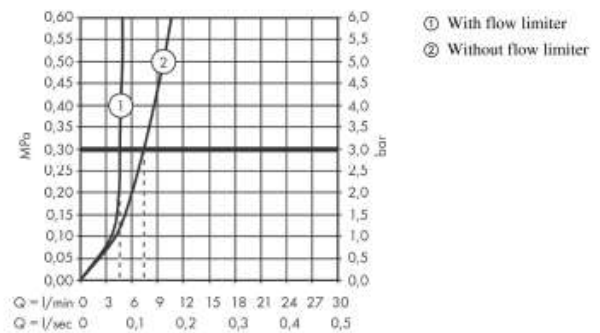

Brand : Axor, Germany
 Name : Edge 3-hole Basin Mixer 130
 Diamond Cut
 Item Code : 46051.990
 Designer : Jean-Marie Massaud
 Color / Finish : Polished Gold Optic
 Dimensions :

Product info:

- consists of: 3-hole basin mixer, push-open waste set (metal)
- Comfort Zone 130
- projection 173 mm
- normal spray
- flow rate at 3 bar: 5 l/min
- ceramic valves hot/ cold 90°
- suitable for continuous flow water heaters

Add-ons :

- 2 x angle valve 1/2 x 3/8 w/ conical nut
- 1 x p-trap

Technology

Flowchart

Flushing of pipe must be done before fittings are installed. Failure to do so voids the warranty.

Follow cleaning instructions and avoid using any harmful chemicals.