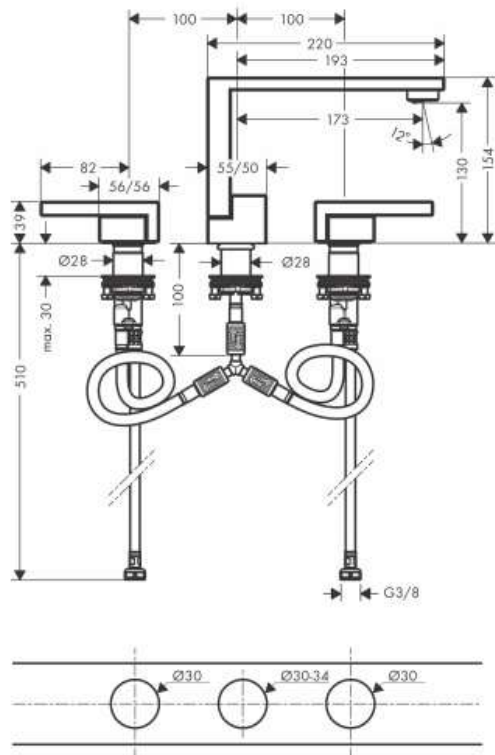

Brand : Axor, Germany
 Name : Edge 3-hole Basin Mixer 130
 Diamond Cut
 Item Code : 46051.990
 Designer : Jean-Marie Massaud
 Color / Finish : Polished Gold Optic
 Dimensions :

Product info:

- consists of: 3-hole basin mixer, push-open waste set (metal)
- Comfort Zone 130
- projection 173 mm
- normal spray
- flow rate at 3 bar: 5 l/min
- ceramic valves hot/ cold 90°
- suitable for continuous flow water heaters

Add-ons :

- 2 x angle valve 1/2 x 3/8 w/ conical nut
- 1 x p-trap

Technology

Flowchart

Flushing of pipe must be done before fittings are installed. Failure to do so voids the warranty.

Follow cleaning instructions and avoid using any harmful chemicals.