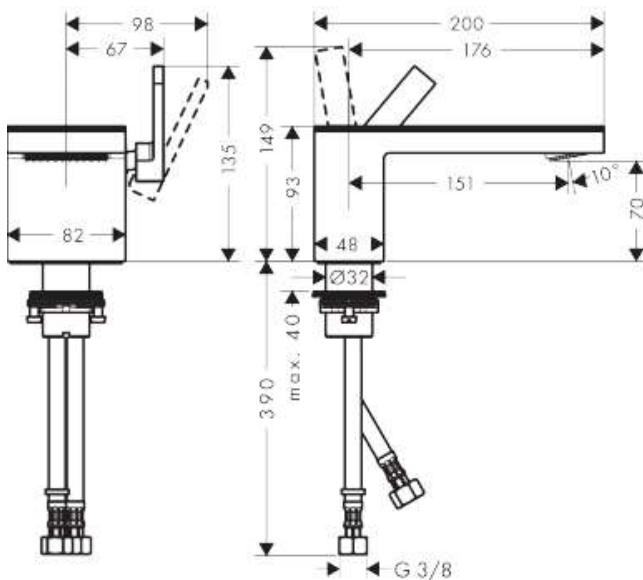

#### Product info:

- consists of: single lever basin mixer, push-open waste set (metal)
- ComfortZone 70
- projection 151 mm
- spray type: PowderRain
- flow rate at 3 bar: 5 l/min
- ceramic cartridge
- temperature limitation adjustable
- with isolated water conduction
- suitable for continuous flow water heaters

#### Add-ons :

- 1 x cover plate
- 2 x angle valve 1/2 x 3/8 w/ conical nut
- 1 x p-trap