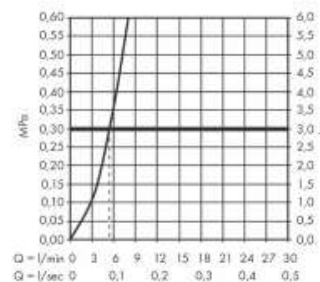

Flowchart

Flushing of pipe must be done before fittings are installed. Failure to do so voids the warranty.

Follow cleaning instructions and avoid using any harmful chemicals.

All information is for reference only. Installation shall always be based on the specs provided with actual delivered items.

For more info, visit www.kuysen.com