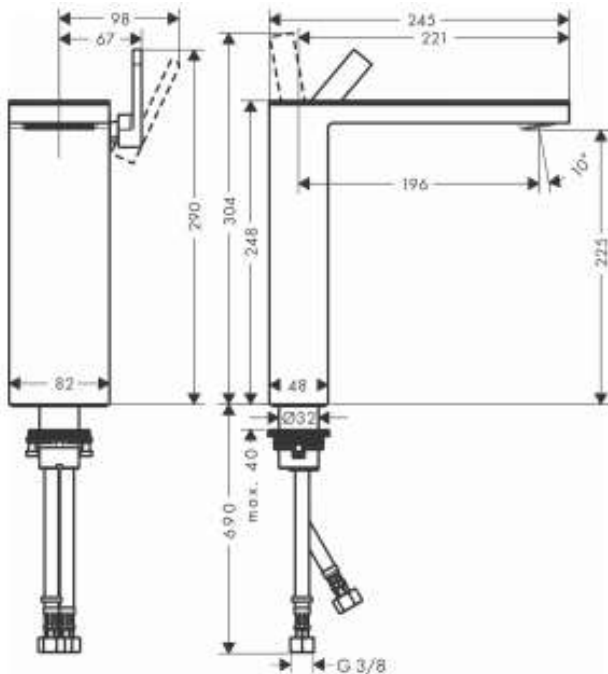

Brand : Axor, Germany
 Name : My Edition Single Lever Basin Mixer 230
 Item Code : 47022.350
 Designer : Phoenix Design
 Color / Finish : Satin Black
 Dimensions :

Product info:

- consists of: single lever basin mixer, push-open waste set (metal)
- ComfortZone 230
- projection 196 mm
- spray type: PowderRain
- flow rate at 3 bar: 5 l/min
- ceramic cartridge
- temperature limitation adjustable
- with isolated water conduction
- suitable for continuous flow water heaters

Add-ons :

- 1 x cover plate
- 2 x angle valve 1/2 x 3/8 w/ conical nut
- 1 x p-trap

Technology

Design awards

Flowchart

Flushing of pipe must be done before fittings are installed. Failure to do so voids the warranty.