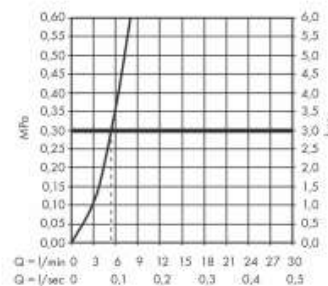

Add-ons :

- 1 x cover plate
- 2 x angle valve 1/2 x 3/8 w/ conical nut
- 1 x p-trap

Technology

Design awards

Flowchart

Flushing of pipe must be done before fittings are installed. Failure to do so voids the warranty.