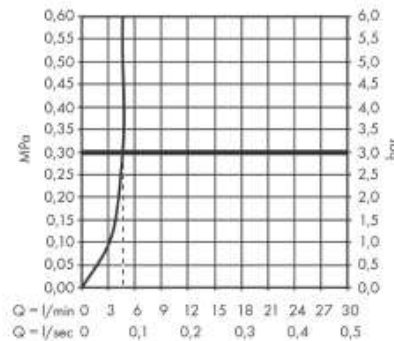

Add-ons :

- 1 x cover plate
- 1 x 13623.180 basic set for single lever basin mixer wall mounted
- 1 x p-trap

Technology

Flowchart

Flushing of pipe must be done before fittings are installed. Failure to do so voids the warranty.