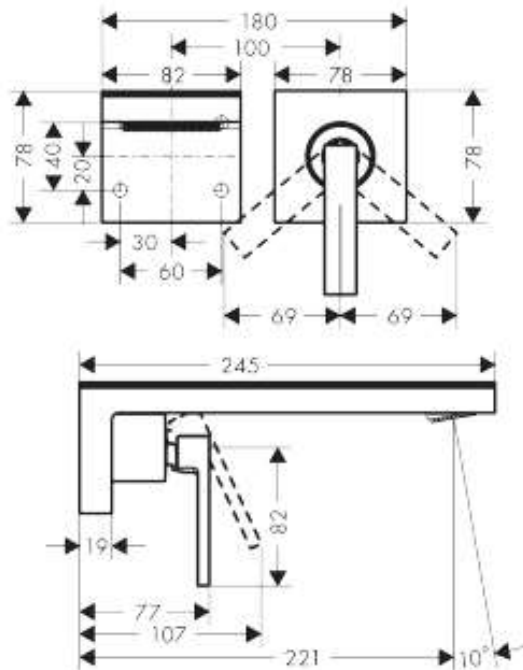

Brand : Axor, Germany
 Name : My Edition 2-hole Basin Mixer
 Item Code : 47062.000
 Designer : Phoenix Design
 Color / Finish : Chrome
 Dimensions :

Product info:

- consists of: single lever basin mixer for concealed installation wall-mounted, non-closing waste set
- projection 221 mm · spray type: PowderRain
- flow rate at 3 bar: 5 l/min
- ceramic cartridge
- temperature limitation adjustable
- with isolated water conduction
- suitable for continuous flow water heaters
- handle can be positioned on the right or left, depends on the basic set installation

Add-ons :

- 1 x cover plate
- 1 x 13623.180 basic set for single lever basin mixer wall mounted
- 1 x p-trap

Technology

Flowchart

Flushing of pipe must be done before fittings are installed. Failure to do so voids the warranty.