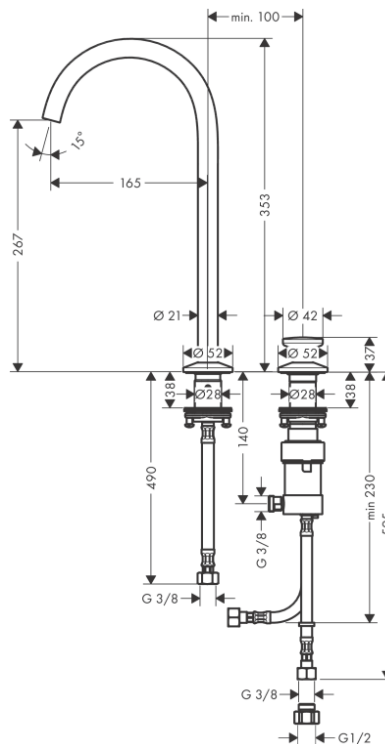

Brand : AXOR, Germany
 Name : ONE 2-hole basin mixer 260
 Item Code : 48060.670
 Designer : Barber and Osgerby
 Color / Finish: Matt Black
 Dimensions : Overall (LxWxH in cm)

Product info:

- consists of: 2-hole basin mixer, waste set
- ComfortZone 260
- projection 165 mm
- swivel range 120°
- spray type: normal spray
- maximum flow rate at 3 bar: 5 l/min
- Select cartridge with temperature control
- temperature limitation adjustable
- suitable for continuous flow water heaters
- material waste set: metal
- flexible arrangement of control unit and spout possible
- push-open waste set G 1¼
- the control unit needs approx. 20 cm space underneath the top

Add-ons:

- 2 x 1/2 x 3/8 angle valve
- 1 x p-trap

Flushing of pipe must be done before fittings are installed. Failure to do so voids the warranty.

Follow cleaning instructions and avoid using any harmful chemicals.