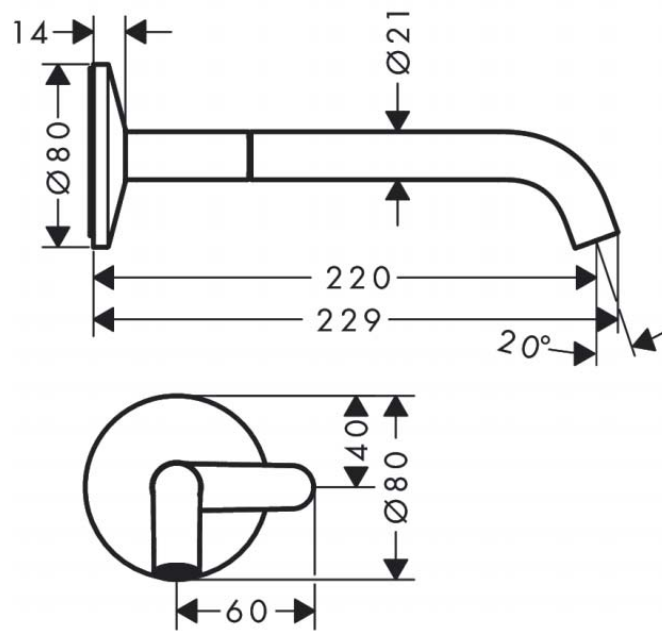

Brand : AXOR, Germany
 Name : ONE Wall basin mixer
 Item Code : 48112.670
 Designer : Barber and Osgerby
 Color / Finish: Matt Black
 Dimensions : Overall (LxWxH in cm)

Product info:

- consists of: basin mixer for concealed installation wall-mounted, waste set
- projection 220 mm
- spray type: normal spray
- maximum flow rate at 3 bar: 5 l/min
- Select cartridge with temperature control
- suitable for continuous flow water heaters
- connection type: basic set
- non-closing waste set

Add-ons:

- 1 x 13625.180 basic set
- 1 x p-trap

Flushing of pipe must be done before fittings are installed. Failure to do so voids the warranty.

Follow cleaning instructions and avoid using any harmful chemicals.