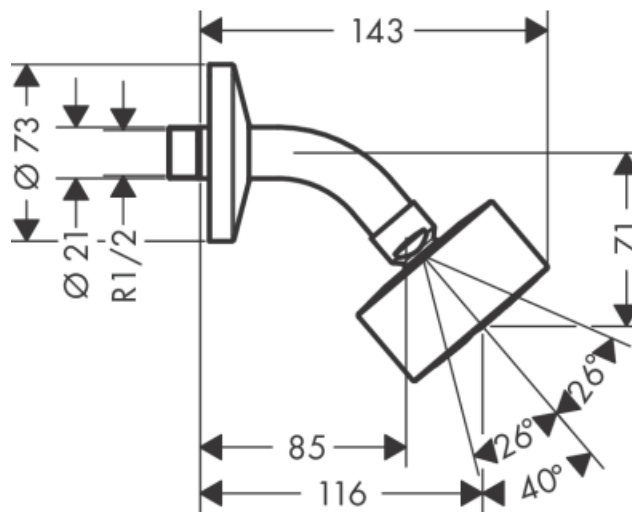

Brand : AXOR, Germany
 Name : ONE Overhead shower 75 1jet
 Item Code : 48490.000
 Designer : Barber and Osgerby
 Color / Finish: Overall (LxWxH in cm)
 Dimensions : Chrome

Product info:

- consists of: overhead shower, shower arm
- shower head size: 73 mm
- spray type: PowderRain
- projection 116 mm
- ball-joint: overhead shower angle adjustable
- material spray disc: metal
- shower arm length 85 mm
- maximum flow rate at 3 bar: 8,7 l/min
- flow rate PowderRain spray (at 3 bar): 8,7 l/min
- minimum flow pressure: 1 bar
- overhead shower removable for cleaning
- installation: wall