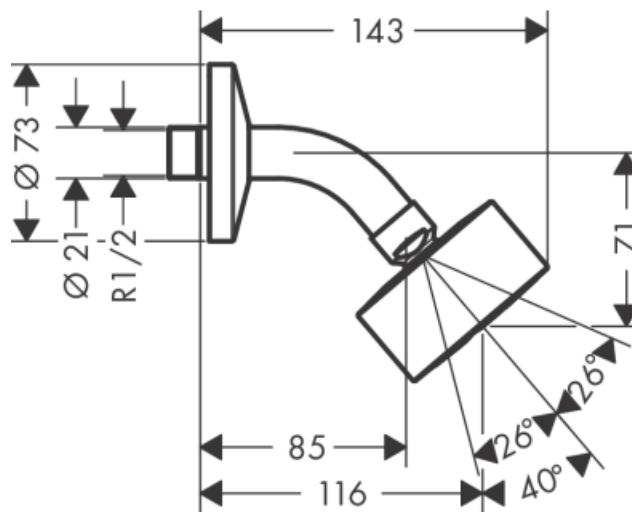

Brand : AXOR, Germany
 Name : ONE Overhead shower 75 1jet
 Item Code : 48490.670
 Designer : Barber and Osgerby
 Color / Finish: Matt Black
 Dimensions : Overall (LxWxH in cm)

Product info:

- consists of: overhead shower, shower arm
- shower head size: 73 mm
- spray type: PowderRain
- projection 116 mm
- ball-joint: overhead shower angle adjustable
- material spray disc: metal
- shower arm length 85 mm
- maximum flow rate at 3 bar: 8,7 l/min
- flow rate PowderRain spray (at 3 bar): 8,7 l/min
- minimum flow pressure: 1 bar
- overhead shower removable for cleaning
- installation: wall