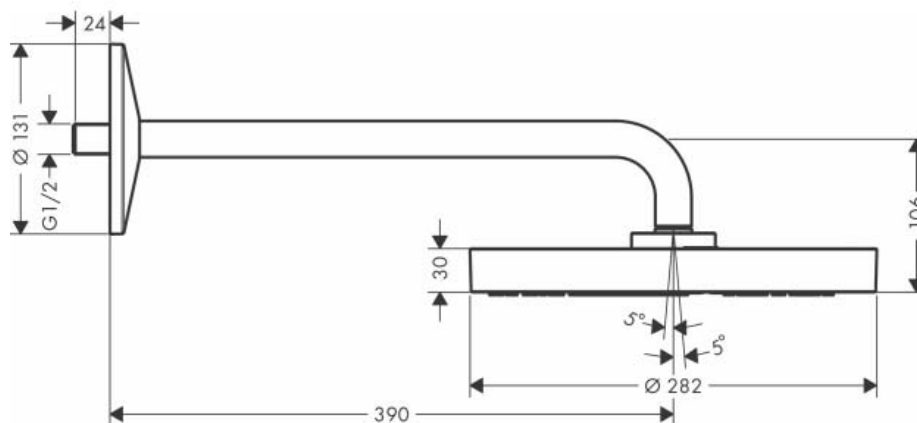

Brand : AXOR, Germany
 Name : ONE Overhead shower 280 1jet
 Item Code : 48491.670
 Designer : Barber and Osgerby
 Color / Finish: Matt Black
 Dimensions : Overall (LxWxH in cm)

Product info:

- consists of: overhead shower, shower arm
- shower head size: 280 mm
- spray type: PowderRain and Rain in combination
- ball-joint: overhead shower angle adjustable
- material spray disc: metal
- shower arm length 390 mm
- maximum flow rate at 3 bar: 12,3 l/min
- minimum flow pressure: 1,2 bar
- overhead shower removable for cleaning
- installation: wall
- connection thread G ½
- connection dimension: DN15
- flow rate PowderRain and Rain spray in combination (at 3 bar): 12,3 l/min