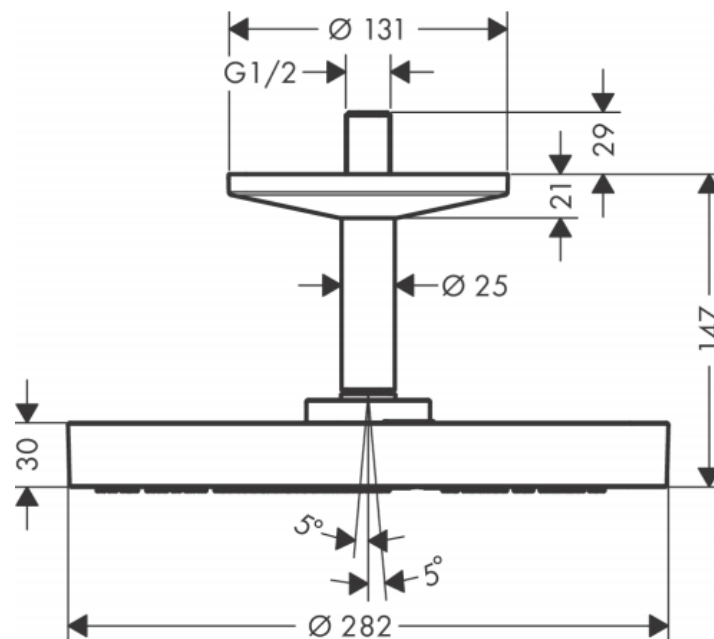

Brand : AXOR, Germany
 Name : ONE Overhead shower 280 1jet
 Item Code : 48493.670
 Designer : Barber and Osgerby
 Color / Finish: Matt Black
 Dimensions : Overall (LxWxH in cm)

Product info:

- consists of: overhead shower, shower arm
- shower head size: 280 mm
- spray type: PowderRain and Rain in combination
- ball-joint: overhead shower angle adjustable
- material spray disc: metal
- shower arm length 390 mm
- maximum flow rate at 3 bar: 12,3 l/min
- minimum flow pressure: 1,2 bar
- overhead shower removable for cleaning
- installation: ceiling
- connection thread G ½
- connection dimension: DN15
- flow rate PowderRain and Rain spray in combination (at 3 bar): 12,3 l/min