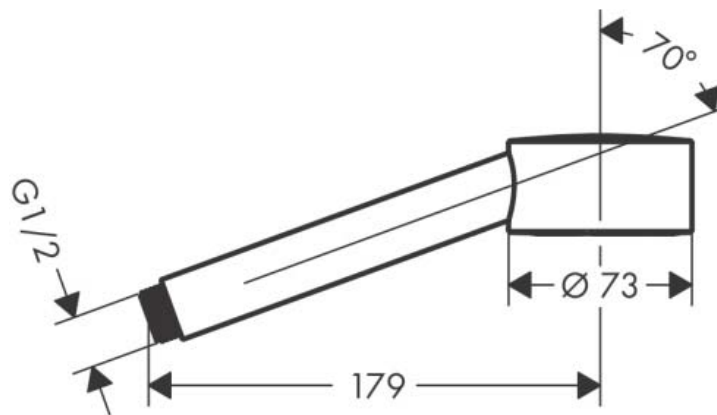

Brand : AXOR, Germany
Name : ONE Hand shower 75 1jet
Item Code : 48651.670
Designer : Barber and Osgerby
Color / Finish: Matt Black
Dimensions : Overall (LxWxH in cm)

Product info:

- shower head size: 73 mm
- spray type: PowderRain
- maximum flow rate at 3 bar: 9,1 l/min
- material: metal
- with internal water conduction
- rinseable screen seal
- connection thread G 1/2
- connection dimension: DN15