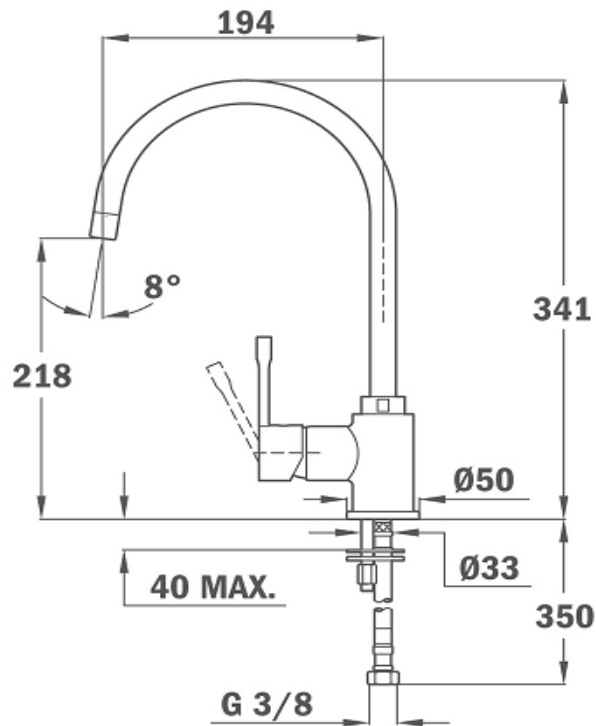

Brand : TEKA, China
 Name : Kitchen Mixers / SP Sink Mixer High Spout
 Item Code : 55.995.02
 Color / Finish : Chrome-plated
 Dimensions : 19.4cm spout projection
 34.1cm height

Product info:

- Swivel spout
- With Anti-scale aerator
- With Flexible inlet pipes connections $\frac{3}{8}$ "

Add-on:

- 2x angle valve $\frac{1}{2}$ "x $\frac{3}{8}$ "

Flushing of pipe must be done before fittings are installed. Failure to do so voids the warranty.

Follow cleaning instructions and avoid using any harmful chemicals.