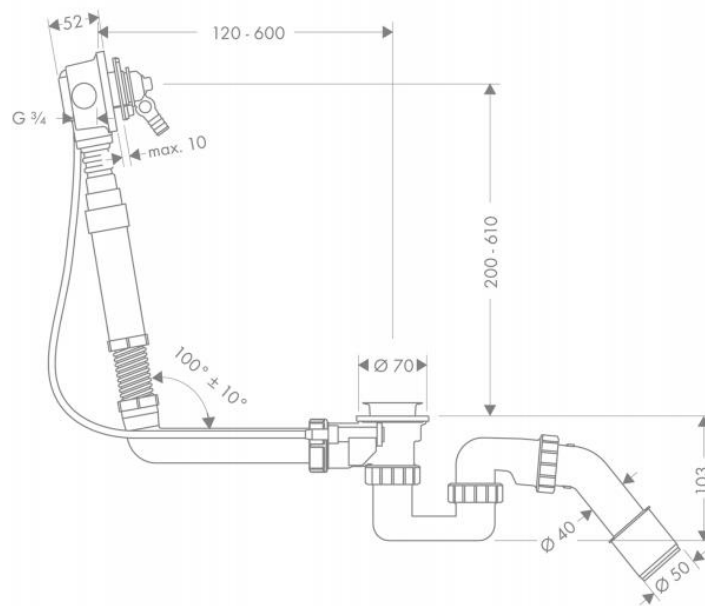

Brand : HANSGROHE, Germany
 Name : Exafill Basic Set Bath Filler, Waste and Overflow Set for Special Tubs
 Item Code : 58126.180
 Designer : Hansgrohe
 Color / Finish :
 Dimensions :

Product info

- Consists of: basic set, bath tub trap
- Suitable for special bath tubs, with bellows for bath tubs with slanted bath rim
- Bowden cable length 780 mm
- Supply hose water connection left and right DN20

Add-on

- 1 x 58127.000 finish set for Exafill

Flushing of pipe must be done before fittings are installed. Failure to do so voids the warranty.

Follow cleaning instructions and avoid using any harmful chemicals.