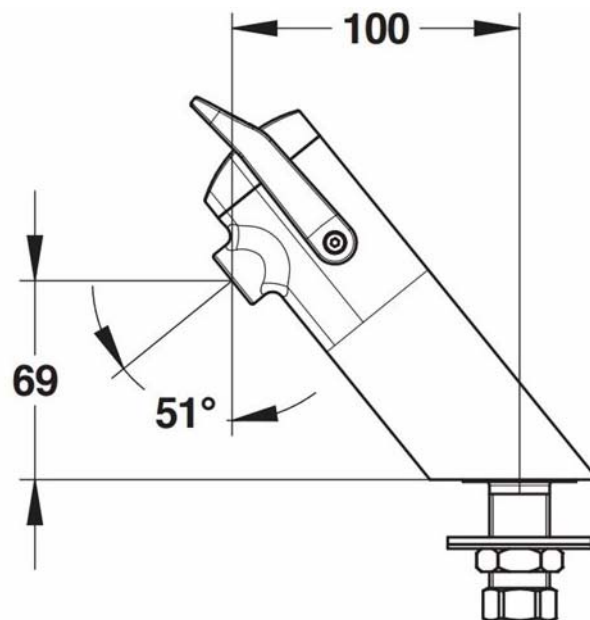

Brand : PRESTO, France
Name : NEO DUO Self closing tap
Item Code : 64705
Designer :
Color / Finish: Chrome
Dimensions : Overall (LxWxH in cm)

Product info:

- Pull lever up or down for water to flow
- Flow time: 7 seconds
- Ergonomic, easy-to-use lever is suitable for children, elderly and people with reduced mobility
- Recommended pressure 100-500 kPa
- Flow rate 3 L/min

Add-ons:

- 1 x flexible hose 1/2x1/2
- 1 x C408681 angle valve

Flushing of pipe must be done before fittings are installed. Failure to do so voids the warranty.

Follow cleaning instructions and avoid using any harmful chemicals.