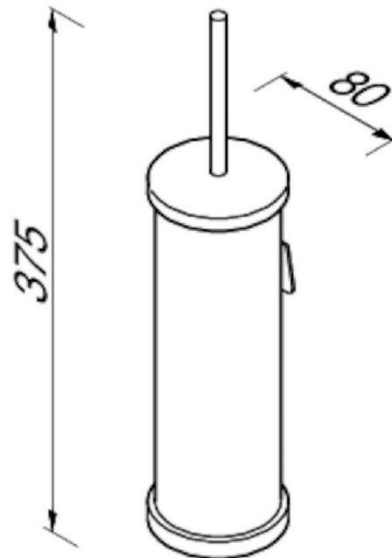

Brand : GEESA, Netherlands  
Name : NEMOX WC Brush w/ Holder  
Item Code : 6511-06  
Designer : Geesa  
Color / Finish : Chrome  
Dimensions : Overall (LxWxH in cm)  
Ø8 x 37.5cm

Product info:

- Material: Metal
- Wall mounted