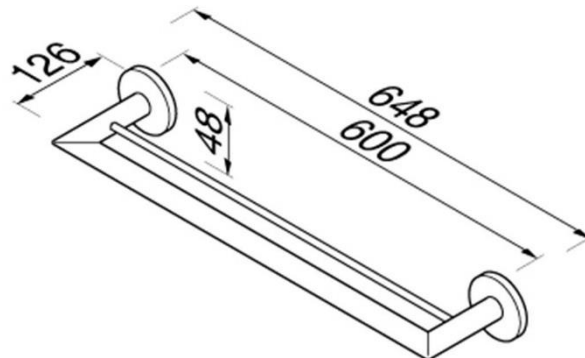

Flushing of pipe must be done before fittings are installed. Failure to do so voids the warranty.

Follow cleaning instructions and avoid using any harmful chemicals.

All information is for reference only. Installation shall always be based on the specs provided with actual delivered items.

For more info, visit www.kuysen.com