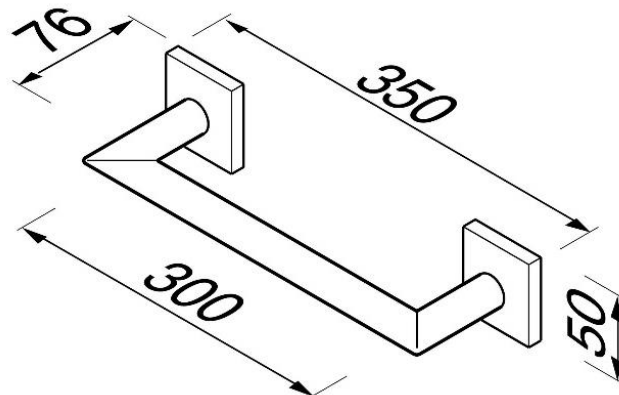

Brand : GEESA, Netherlands
Name : NELIO Grab Rail
Item Code : 6806-02
Designer : Geesa
Color / Finish : Chrome
Dimensions : Overall (LxWxH in cm)
35 x 7.6 x 5cm

Product info:

- Material: Metal

Flushing of pipe must be done before fittings are installed. Failure to do so voids the warranty.