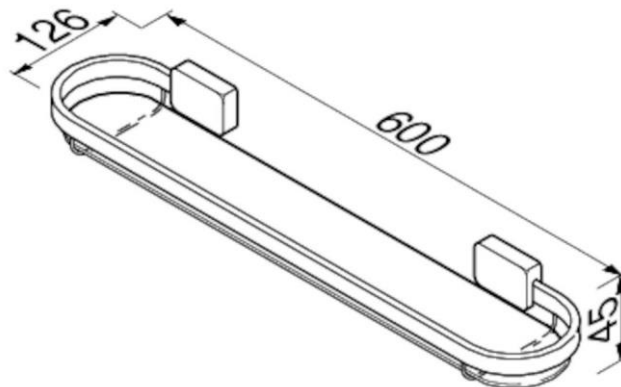

Brand : GEESA, Netherlands  
Name : BLOQ Glass Shelf  
Item Code : 7001  
Designer : Geesa  
Color / Finish : Chrome  
Dimensions : Overall (LxWxH in cm)  
60 x 12.6 x 4.5cm

Product info:

- Material: Metal