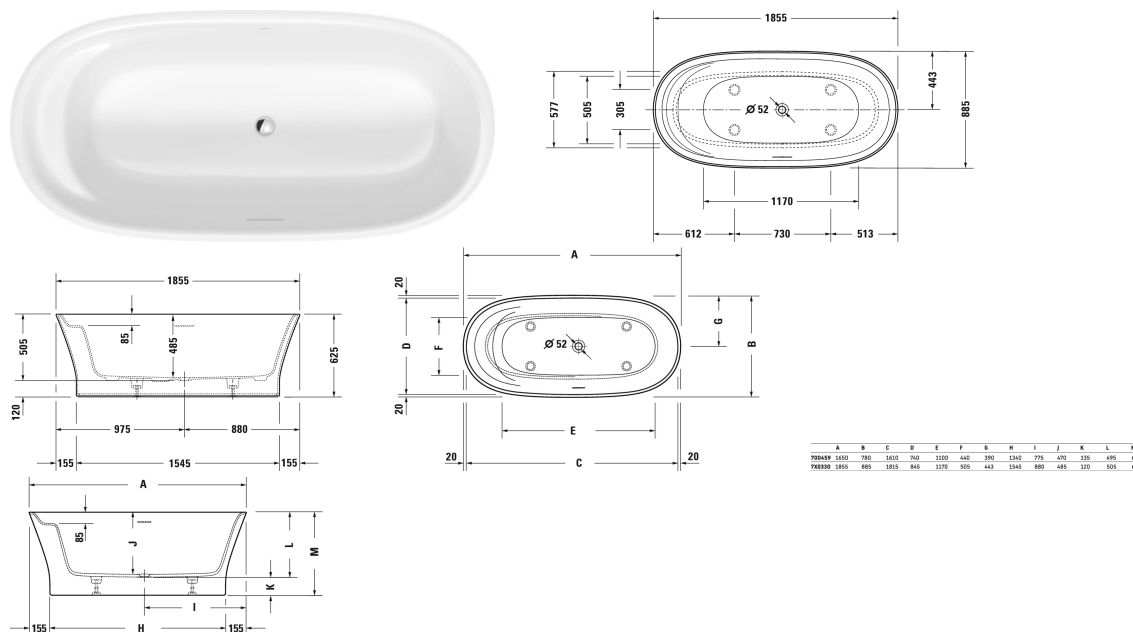

**Cape Cod Bathtub # 70033000000000**

| < 1855 mm > |

Bathtub	Dimension	Weight	Order number
freestanding, with seamless panel and support frame, with two backrest slopes, with special waste and overflow, cUPC® listed*, DuraSolid® A , Filling capacity 205 litre , water level 400 mm			
<b>Colors</b>			
00 White Alpin			
<b>Variant</b>			
Basic model	1855 x 885 mm	102.000 kilogram	70033000000000
<b>Infobox</b>			
* Complies with the following standards: CSA B45.5/IAPMO Z124			
<b>Suitable setting</b>			
Bathtub handle chrome			792804

All drawings contain the necessary measurements which are subject to standard tolerances. They are stated in mm and are non-binding. Exact measurements, in particular for customised installation scenarios, can only be taken from the finished piece.