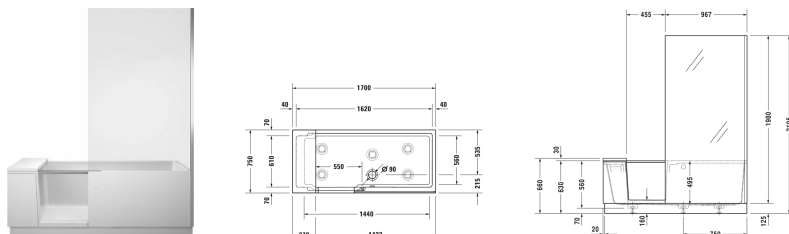

Shower + Bath Bathtub # 70040400000000 / 70040400010000

Bathtub	Dimension	Weight	Order number
corner right, with mounted door, with support frame, DuraSolid® A, 2105 mm , Filling capacity 285 litre , water level 425 mm			
Colors			
00 White Alpin			
Variant			
transparent glass, corner right		165.000 kilogram	70040400000000
mirror glass, corner right		165.000 kilogram	70040400010000
Infobox			
Bathtub only available with waste and overflow # 791246 00 0 00 1000 or # 791249 00 0 00 1000. Waste and overflow is not included in the bath code, and has to be ordered separately., included in delivery: - Pad - mounted door - skirting - mounted support frame - Shower Screen - Glass profile - panel			
Necessary accessory			
Waste and overflow Quadroval chrome			791246
Waste and overflow Quadroval with water inlet, chrome, *			791249
Suitable products			
Rubber profile for noise reduction, length: 3300 mm,			790126