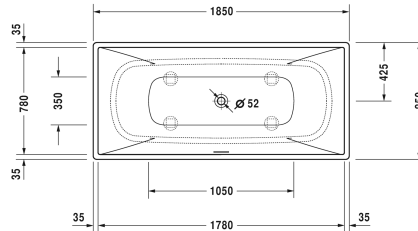

**DuraSquare Bathtub # 70043000000000**

|< 1850 mm >|

| Bathtub   | Dimension     | Weight           | Order number   |
|---|---------------|------------------|----------------|
| freestanding, with seamless panel and support frame, with two backrest slopes, with special waste and overflow, DuraSolid A |               |                  |                |
| <b>Colors</b>   |               |                  |                |
| 00 White Alpin  |               |                  |                |
| <b>Variant</b>  |               |                  |                |
| Basic model   | 1850 x 850 mm | 138.000 kilogram | 70043000000000 |
| <b>Suitable setting</b>   |               |                  |                |
| Sound for bathtubs  |               |                  | 791851         |

All drawings contain the necessary measurements which are subject to standard tolerances. They are stated in mm and are non-binding. Exact measurements, in particular for customised installation scenarios, can only be taken from the finished ceramic piece.