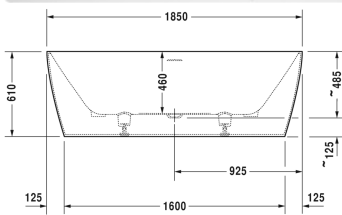

**DuraSquare Bathtub # 70043000000000**

|< 1850 mm >|

| Bathtub   | Dimension     | Weight           | Order number   |
|---|---------------|------------------|----------------|
| freestanding, with seamless panel and support frame, with two backrest slopes, with special waste and overflow, DuraSolid A |               |                  |                |
| <b>Colors</b>   |               |                  |                |
| 00 White Alpin  |               |                  |                |
| <b>Variant</b>  |               |                  |                |
| Basic model   | 1850 x 850 mm | 138.000 kilogram | 70043000000000 |
| <b>Suitable setting</b>   |               |                  |                |
| Sound for bathtubs  |               |                  | 791851         |

All drawings contain the necessary measurements which are subject to standard tolerances. They are stated in mm and are non-binding. Exact measurements, in particular for customised installation scenarios, can only be taken from the finished ceramic piece.