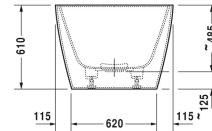

**DuraSquare Bathtub # 70043000000000**

|< 1850 mm >|

| Bathtub   | Dimension     | Weight           | Order number   |
|---|---------------|------------------|----------------|
| freestanding, with seamless panel and support frame, with two backrest slopes, with special waste and overflow, DuraSolid A |               |                  |                |
| <b>Colors</b>   |               |                  |                |
| 00 White Alpin  |               |                  |                |
| <b>Variant</b>  |               |                  |                |
| Basic model   | 1850 x 850 mm | 138.000 kilogram | 70043000000000 |
| <b>Suitable setting</b>   |               |                  |                |
| Sound for bathtubs  |               |                  | 791851         |

All drawings contain the necessary measurements which are subject to standard tolerances. They are stated in mm and are non-binding. Exact measurements, in particular for customised installation scenarios, can only be taken from the finished ceramic piece.