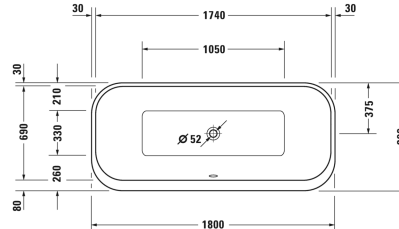

Happy D.2 Plus Bathtub # 700453000000000 / 700453800000000

|< 1800 mm >|

Bathtub	Dimension	Weight	Order number
freestanding, with two backrest slopes, with seamless acrylic panel and support frame, cUPC® listed*, sanitary acrylic , Filling capacity 170 litre , water level 355 mm			
Colors			
00 White Alpin M80 Graphit Super Matt			
Variant			
Bathtub in white with acrylic panel White	1800 x 800 mm	78.000 kilogram	700453000000000
Bathtub in white with acrylic panel Graphite Super Matt	1800 x 800 mm	78.000 kilogram	700453800000000
Infobox			
* Complies with the following standards: CSA B45.5/IAPMO Z124			
Suitable setting			
LED coloured light with remote control for bathtubs, (white -00, chrome -10)			790840
Bathtub handle chrome			792804
Suitable products			
Headrest for Happy D.2, Paiova 5, for Happy D.2 Plus, material: polyurethane, white,			790009
Waste and overflow Quadroval with base inlet, chrome, for bathtubs, with flexible hose, **, outlet diameter 52 mm, length of bowden cable 725 mm,			791228
Waste and overflow Quadroval for Happy D.2 bathtubs, for Happy D.2 Plus Bathtubs, with flexible hose, outlet diameter 52 mm, length of bowden cable 700 mm,			792218

Happy D.2 Plus Bathtub # 700453000000000 /
700453800000000

|< 1800 mm >|

Waste and overflow Quadroval with water inlet, for Happy D.2
bathtubs, for Happy D.2 Plus Bathtubs, with flexible hose, outlet
diameter 52 mm, length of bowden cable 700 mm, *

792219

*All drawings contain the necessary measurements which are subject to standard tolerances. They are stated in mm and are non-binding.
Exact measurements, in particular for customised installation scenarios, can only be taken from the finished piece.*