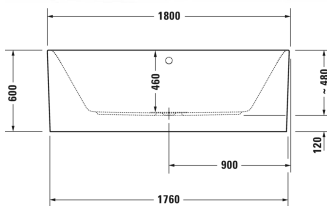

Happy D.2 Plus Bathtub # 700453000000000 / 700453800000000

|< 1800 mm >|

Bathtub	Dimension	Weight	Order number
freestanding, with two backrest slopes, with seamless acrylic panel and support frame, cUPC® listed*, sanitary acrylic , Filling capacity 170 litre , water level 355 mm			
Colors			
00 White Alpin M80 Graphit Super Matt			
Variant			
Bathtub in white with acrylic panel White	1800 x 800 mm	78.000 kilogram	700453000000000
Bathtub in white with acrylic panel Graphite Super Matt	1800 x 800 mm	78.000 kilogram	700453800000000
Infobox			
* Complies with the following standards: CSA B45.5/IAPMO Z124			
Suitable setting			
LED coloured light with remote control for bathtubs, (white -00, chrome -10)			790840
Bathtub handle chrome			792804
Suitable products			
Headrest for Happy D.2, Paiova 5, for Happy D.2 Plus, material: polyurethane, white,			790009
Waste and overflow Quadroval with base inlet, chrome, for bathtubs, with flexible hose, **, outlet diameter 52 mm, length of bowden cable 725 mm,			791228
Waste and overflow Quadroval for Happy D.2 bathtubs, for Happy D.2 Plus Bathtubs, with flexible hose, outlet diameter 52 mm, length of bowden cable 700 mm,			792218

Happy D.2 Plus Bathtub # 700453000000000 /
700453800000000

|< 1800 mm >|

Waste and overflow Quadroval with water inlet, for Happy D.2
bathtubs, for Happy D.2 Plus Bathtubs, with flexible hose, outlet
diameter 52 mm, length of bowden cable 700 mm, *

792219

*All drawings contain the necessary measurements which are subject to standard tolerances. They are stated in mm and are non-binding.
Exact measurements, in particular for customised installation scenarios, can only be taken from the finished piece.*