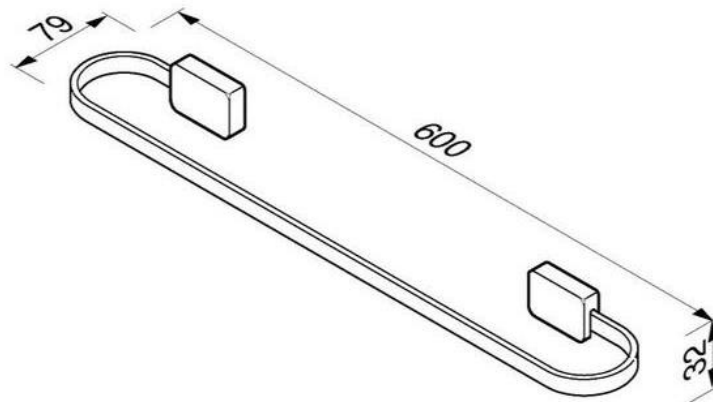

Brand : GEESA, Netherlands
Name : BLOQ Towel Rail
Item Code : 7007
Designer : Geesa
Color / Finish : Chrome
Dimensions : Overall (LxWxH in cm)
60 x 7.9 x 3.2cm

Product info:

- Material: Metal

Flushing of pipe must be done before fittings are installed. Failure to do so voids the warranty.