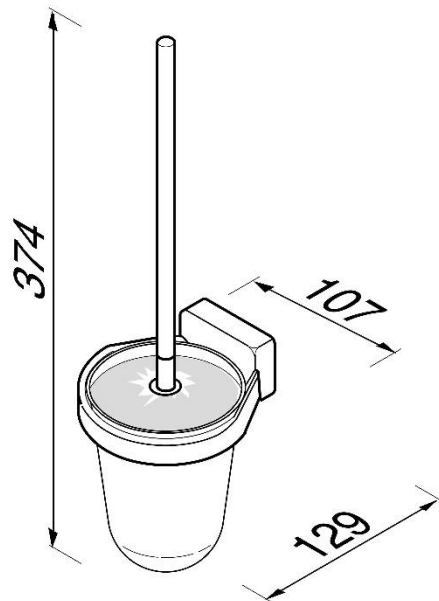

Brand : GEESA, Netherlands
Name : HOTEL WC Brush with Holder
Item Code : 7010
Designer : Geesa
Color / Finish : Chrome
Dimensions : Overall (LxWxH in cm)
10.7 x 12.9 x 37.4cm

Product info:

- Material: Metal