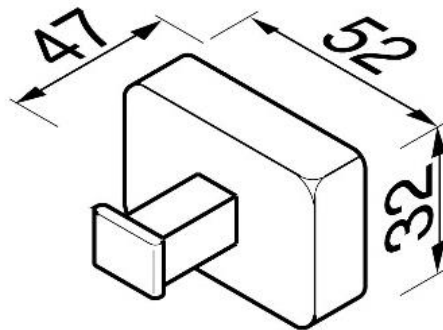

Brand : GEESA, Netherlands  
Name : HOTEL Single Hook  
Item Code : 7011  
Designer : Geesa  
Color / Finish : Chrome  
Dimensions : Overall (LxWxH in cm)  
5.2 x 4.7 x 3.2cm

Product info:

- Material: Metal