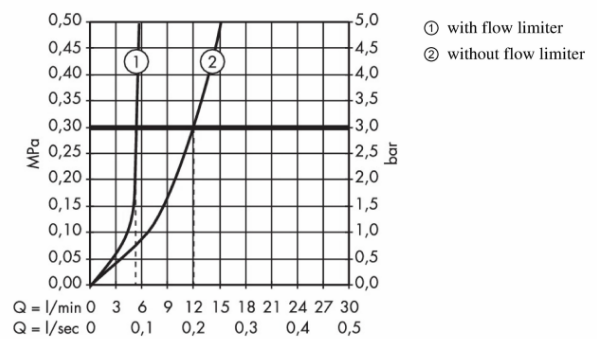

Product info:

- consists of: single lever basin mixer, pop-up waste set (synthetic)
- ComfortZone 70
- projection 107 mm
- normal spray
- flow rate at 3 bar: 5 l/min
- ceramic cartridge
- temperature limitation adjustable
- suitable for continuous flow water heaters

Add-ons

- 2 x Angle valve $\frac{1}{2} \times \frac{3}{8}$ with conical nut
- 1 x P-trap

Technology

Flowchart

Flushing of pipe must be done before fittings are installed. Failure to do so voids the warranty.