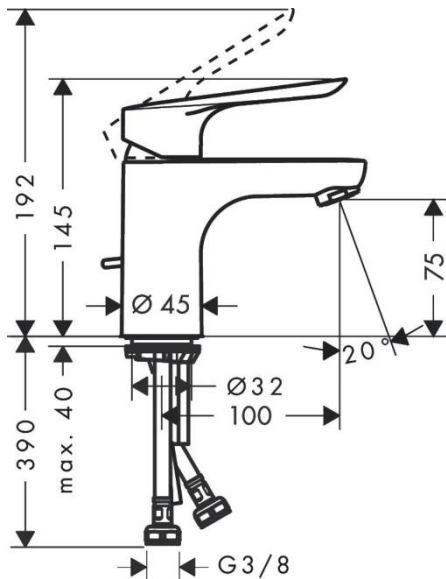

Brand : HASNGROHE, Germany
 Name : LOGIS E Single lever basin mixer 70 with pop-up waste set
 Item Code : 71160.000
 Designer : Hansgrohe
 Color / Finish : Chrome
 Dimensions : Overall (LxWxH in cm)
 43.1x 4.5x 58.2cm

Product info:

- consists of: single lever basin mixer, pop-up waste set (synthetic)
- ComfortZone 70
- projection 107 mm
- normal spray
- flow rate at 3 bar: 5 l/min
- ceramic cartridge
- temperature limitation adjustable
- suitable for continuous flow water heaters

Add-ons

- 2 x Angle valve $\frac{1}{2} \times \frac{3}{8}$ with conical nut
- 1 x P-trap

Technology

Flowchart

Flushing of pipe must be done before fittings are installed. Failure to do so voids the warranty.