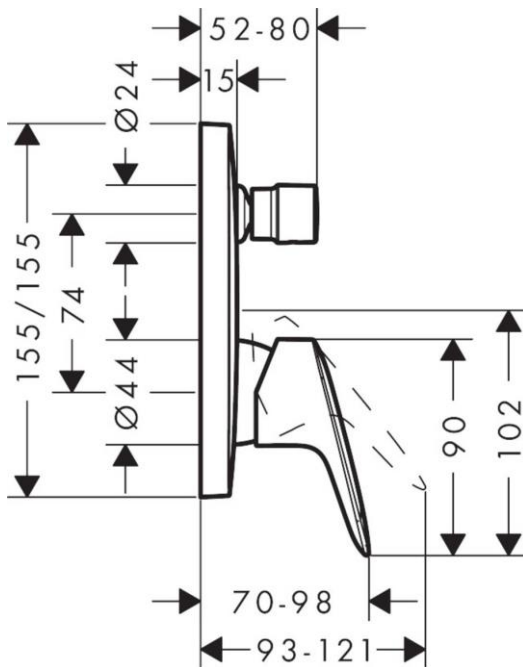

Brand : HANSGROHE, Germany
 Name : LOGIS Single lever bath mixer for concealed installation
 Item Code : 71405.000
 Designer : hansgrohe
 Color / Finish : Chrome
 Dimensions : Overall (LxWxH in cm)
 15.5x 12.1x 15.5cm

Product info:

- flow rate upper outlet: 21 l/min
- flow rate lower outlet: 29 l/min
- connection type: basic set
- ceramic cartridge
- temperature limitation adjustable
- diverter with automatic resetting

Add-ons

- 1 x 01800.180 Universal Ibox
- 1 x 97759.000 Coupling set

Flowchart

Flushing of pipe must be done before fittings are installed. Failure to do so voids the warranty.

Follow cleaning instructions and avoid using any harmful chemicals.