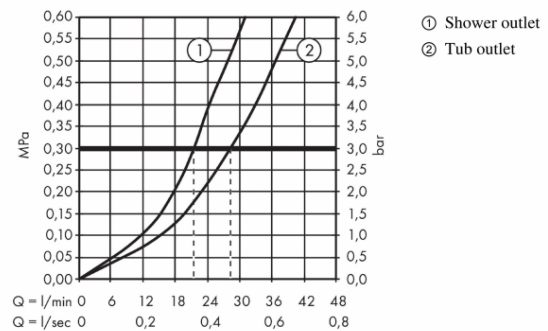

Flowchart

Flushing of pipe must be done before fittings are installed. Failure to do so voids the warranty.

Follow cleaning instructions and avoid using any harmful chemicals.

All information is for reference only. Installation shall always be based on the specs provided with actual delivered items.

For more info, visit www.kuysen.com