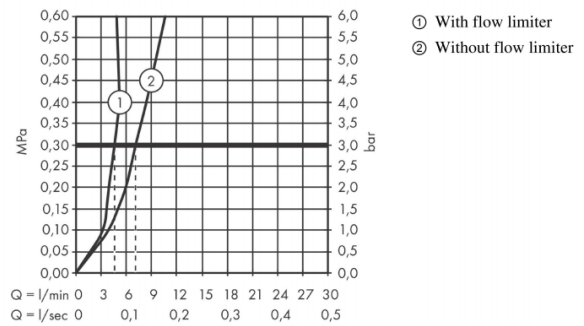

Brand : HANSGROHE, Germany
 Name : TALIS E Single Lever Basin Mixer 110 w/ Pop-up Waste
 Item Code : 71710.670
 Designer : Hansgrohe
 Color / Finish : Matt Black
 Dimensions :

Product info

- Consists of: single lever basin mixer, waste set
- ComfortZone 110
- Projection 112 mm
- Spray type: normal spray
- Flow rate at 3 bar: 5 l/min
- Ceramic cartridge
- Temperature limitation adjustable
- Suitable for continuous flow water heaters
- Pop-up waste set G 1¼
- Material waste set: metal
- Connection type: G ¾ connections
- Surface of the pull rod -670 matt black

Add-on

- 2 x Angle valve 1/2 x 3/8 with conical nut
- 1 x P-trap

Technology

Flowchart

Flushing of pipe must be done before fittings are installed. Failure to do so voids the warranty.

Follow cleaning instructions and avoid using any harmful chemicals.