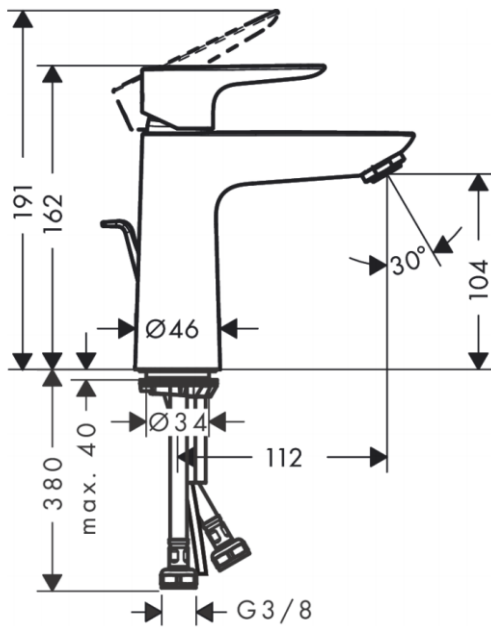

Brand : HANSGROHE, Germany
 Name : TALIS E Single Lever Basin Mixer 110 w/ Pop-up Waste
 Item Code : 71710.670
 Designer : Hansgrohe
 Color / Finish : Matt Black
 Dimensions :

Product info

- Consists of: single lever basin mixer, waste set
- ComfortZone 110
- Projection 112 mm
- Spray type: normal spray
- Flow rate at 3 bar: 5 l/min
- Ceramic cartridge
- Temperature limitation adjustable
- Suitable for continuous flow water heaters
- Pop-up waste set G 1¼
- Material waste set: metal
- Connection type: G ¾ connections
- Surface of the pull rod -670 matt black

Add-on

- 2 x Angle valve 1/2 x 3/8 with conical nut
- 1 x P-trap

Technology

Flowchart

Flushing of pipe must be done before fittings are installed. Failure to do so voids the warranty.

Follow cleaning instructions and avoid using any harmful chemicals.