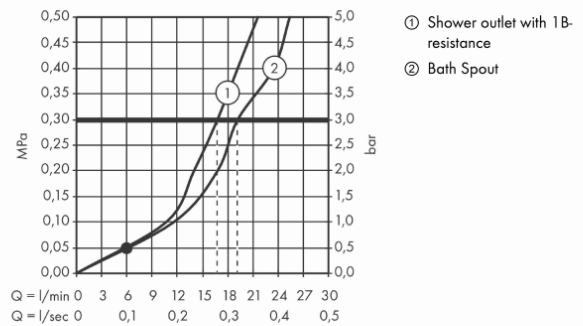

Technology

Flowchart