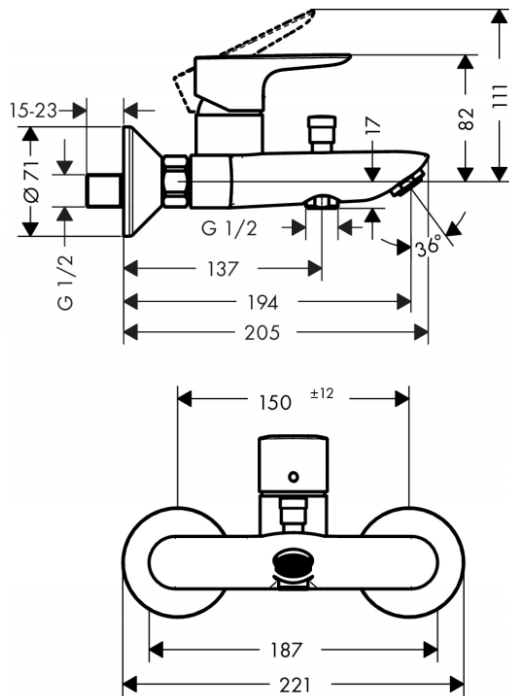

**Brand :** HANSGROHE, Germany  
**Name :** TALIS E Single Lever Bath Mixer for Exposed Installation  
**Item Code :** 71740.000  
**Designer :** Hansgrohe  
**Color / Finish :** Chrome  
**Dimensions :**

**Product info**

- Projection 194 mm
- Connection type: s-shaped connections
- Spray type mixer: normal spray
- Flow rate for bath spout at 3 bar: 19,2 l/min
- Flow rate of hand shower at 3 bar: 16,8 l/min
- Ceramic cartridge
- Temperature limitation adjustable
- Diverter with automatic resetting
- Suitable for continuous flow water heaters