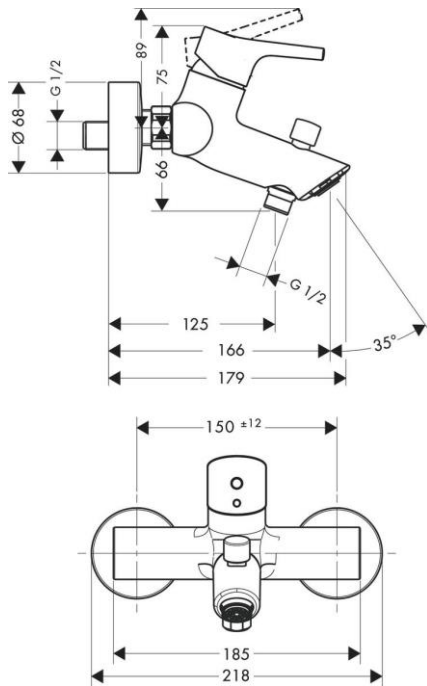

**Brand :** HANSGROHE, Germany  
**Name :** TALIS S single lever bath mixer for exposed installation  
**Item Code :** 72400.000  
**Designer :** Hansgrohe  
**Color / Finish :** Chrome  
**Dimensions :** Overall (LxWxH in cm)  
 21.8x 17.9x 15.5cm

**Product info:**

- projection 166 mm
- connection type: s-shaped connections
- center distance: 150 ± 12 mm
- spray type mixer: normal spray
- flow rate for bath spout at 3 bar: 20 l/min
- flow rate of hand shower at 3 bar: 14 l/min
- ceramic cartridge
- temperature limitation adjustable
- diverter with automatic resetting
- intrinsically safe against backflow
- suitable for continuous flow water heaters