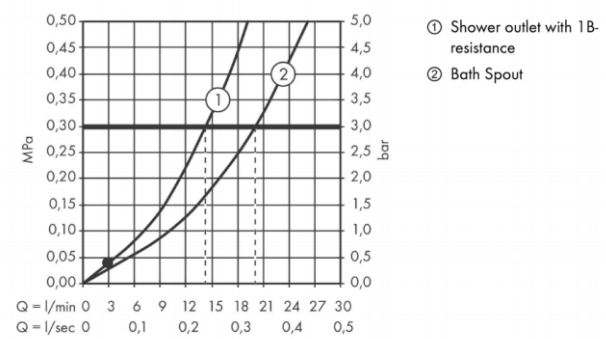

Technology

Flowchart