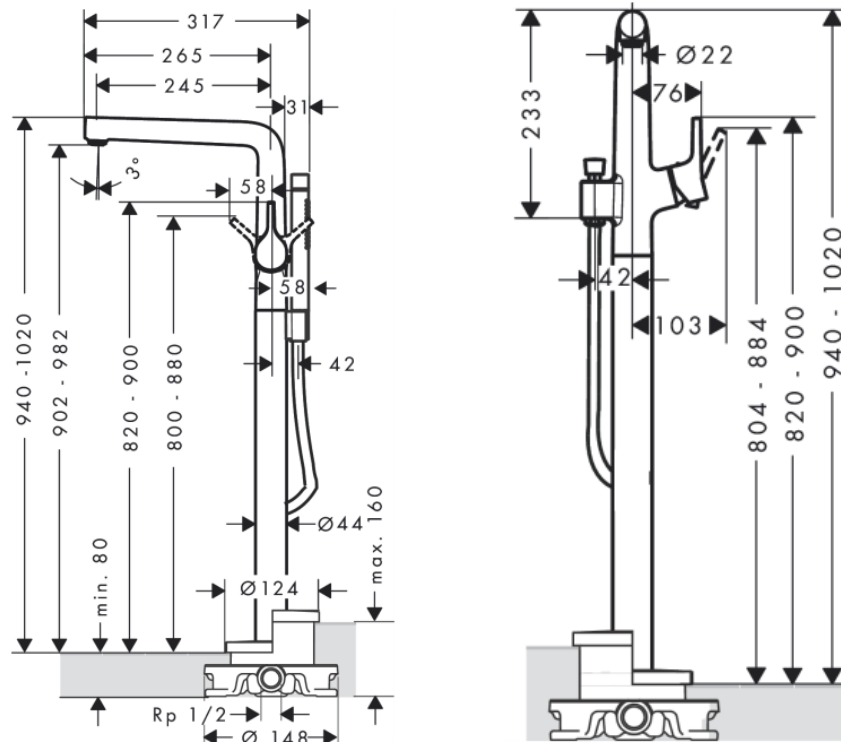

Add-ons:

- 1 x 10452.180 basic set

Flushing of pipe must be done before fittings are installed. Failure to do so voids the warranty.

Follow cleaning instructions and avoid using any harmful chemicals.

All information is for reference only. Installation shall always be based on the specs provided with actual delivered items.

For more info, visit www.kuysen.com