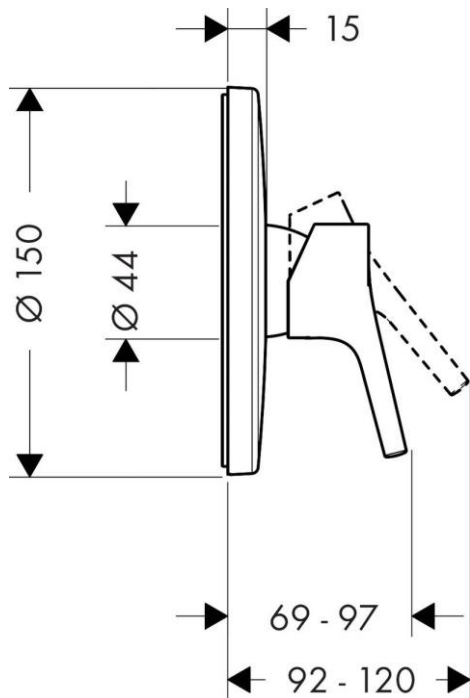

Brand : HANSGROHE, Germany
 Name : TALIS S single lever shower mixer for concealed installation
 Item Code : 72605.000
 Designer : Hansgrohe
 Color / Finish : Chrome
 Dimensions : Overall (LxWxH in cm)
 15x 12x 15cm

Product info:

- 1 function
- connection type: basic set
- flow rate at 3 bar: 29,3 l/min
- ceramic cartridge
- temperature limitation adjustable

Add-ons

- 1 x 01800.180 Universal ibox
- 1 x 97759.000 coupling set