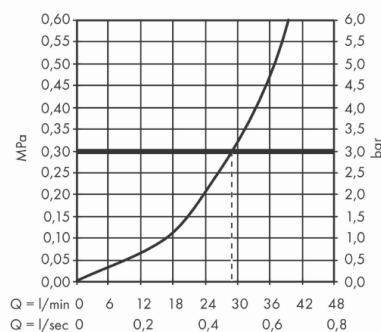

Flowchart

Flushing of pipe must be done before fittings are installed. Failure to do so voids the warranty.

Follow cleaning instructions and avoid using any harmful chemicals.

All information is for reference only. Installation shall always be based on the specs provided with actual delivered items.

For more info, visit www.kuysen.com