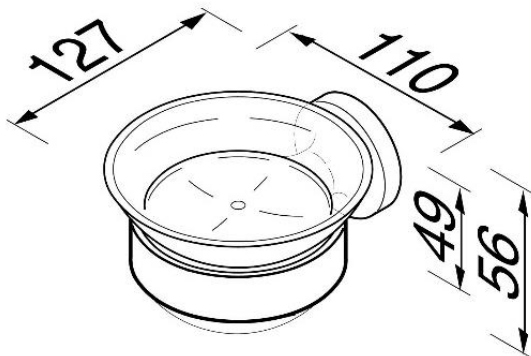

Brand : GEESA, Netherlands
Name : TONE Soap Holder
Item Code : 7303-02
Designer : Geesa
Color / Finish : Chrome
Dimensions : Overall (LxWxH in cm)
6.9 x 10.7 x 9.7cm

Product info:

- Material: Metal

Design awards