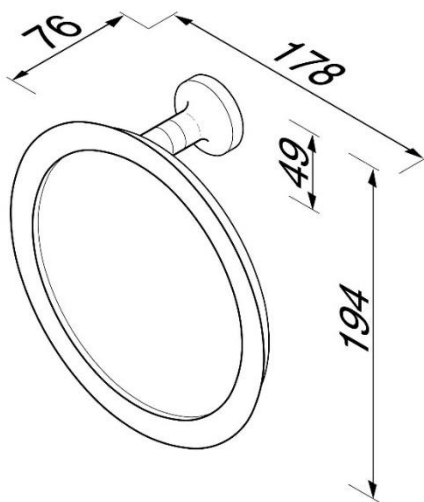

Brand : GEESA, Netherlands
Name : TONE Towel Ring
Item Code : 7304-02
Designer : Geesa
Color / Finish : Chrome
Dimensions : Overall (LxWxH in cm)
17.8 x 7.6 x 19.4cm

Product info:

- Material: Metal

Design awards