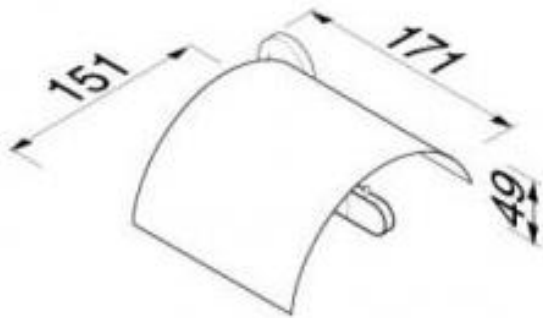

Brand : GEESA, Netherlands
Name : TONE Roll Holder
Item Code : 7308-02
Designer : Geesa
Color / Finish : Chrome
Dimensions : Overall (LxWxH in cm)
17.1 x 15.1 x 4.9cm

Product info:

- Material: Metal

Design awards